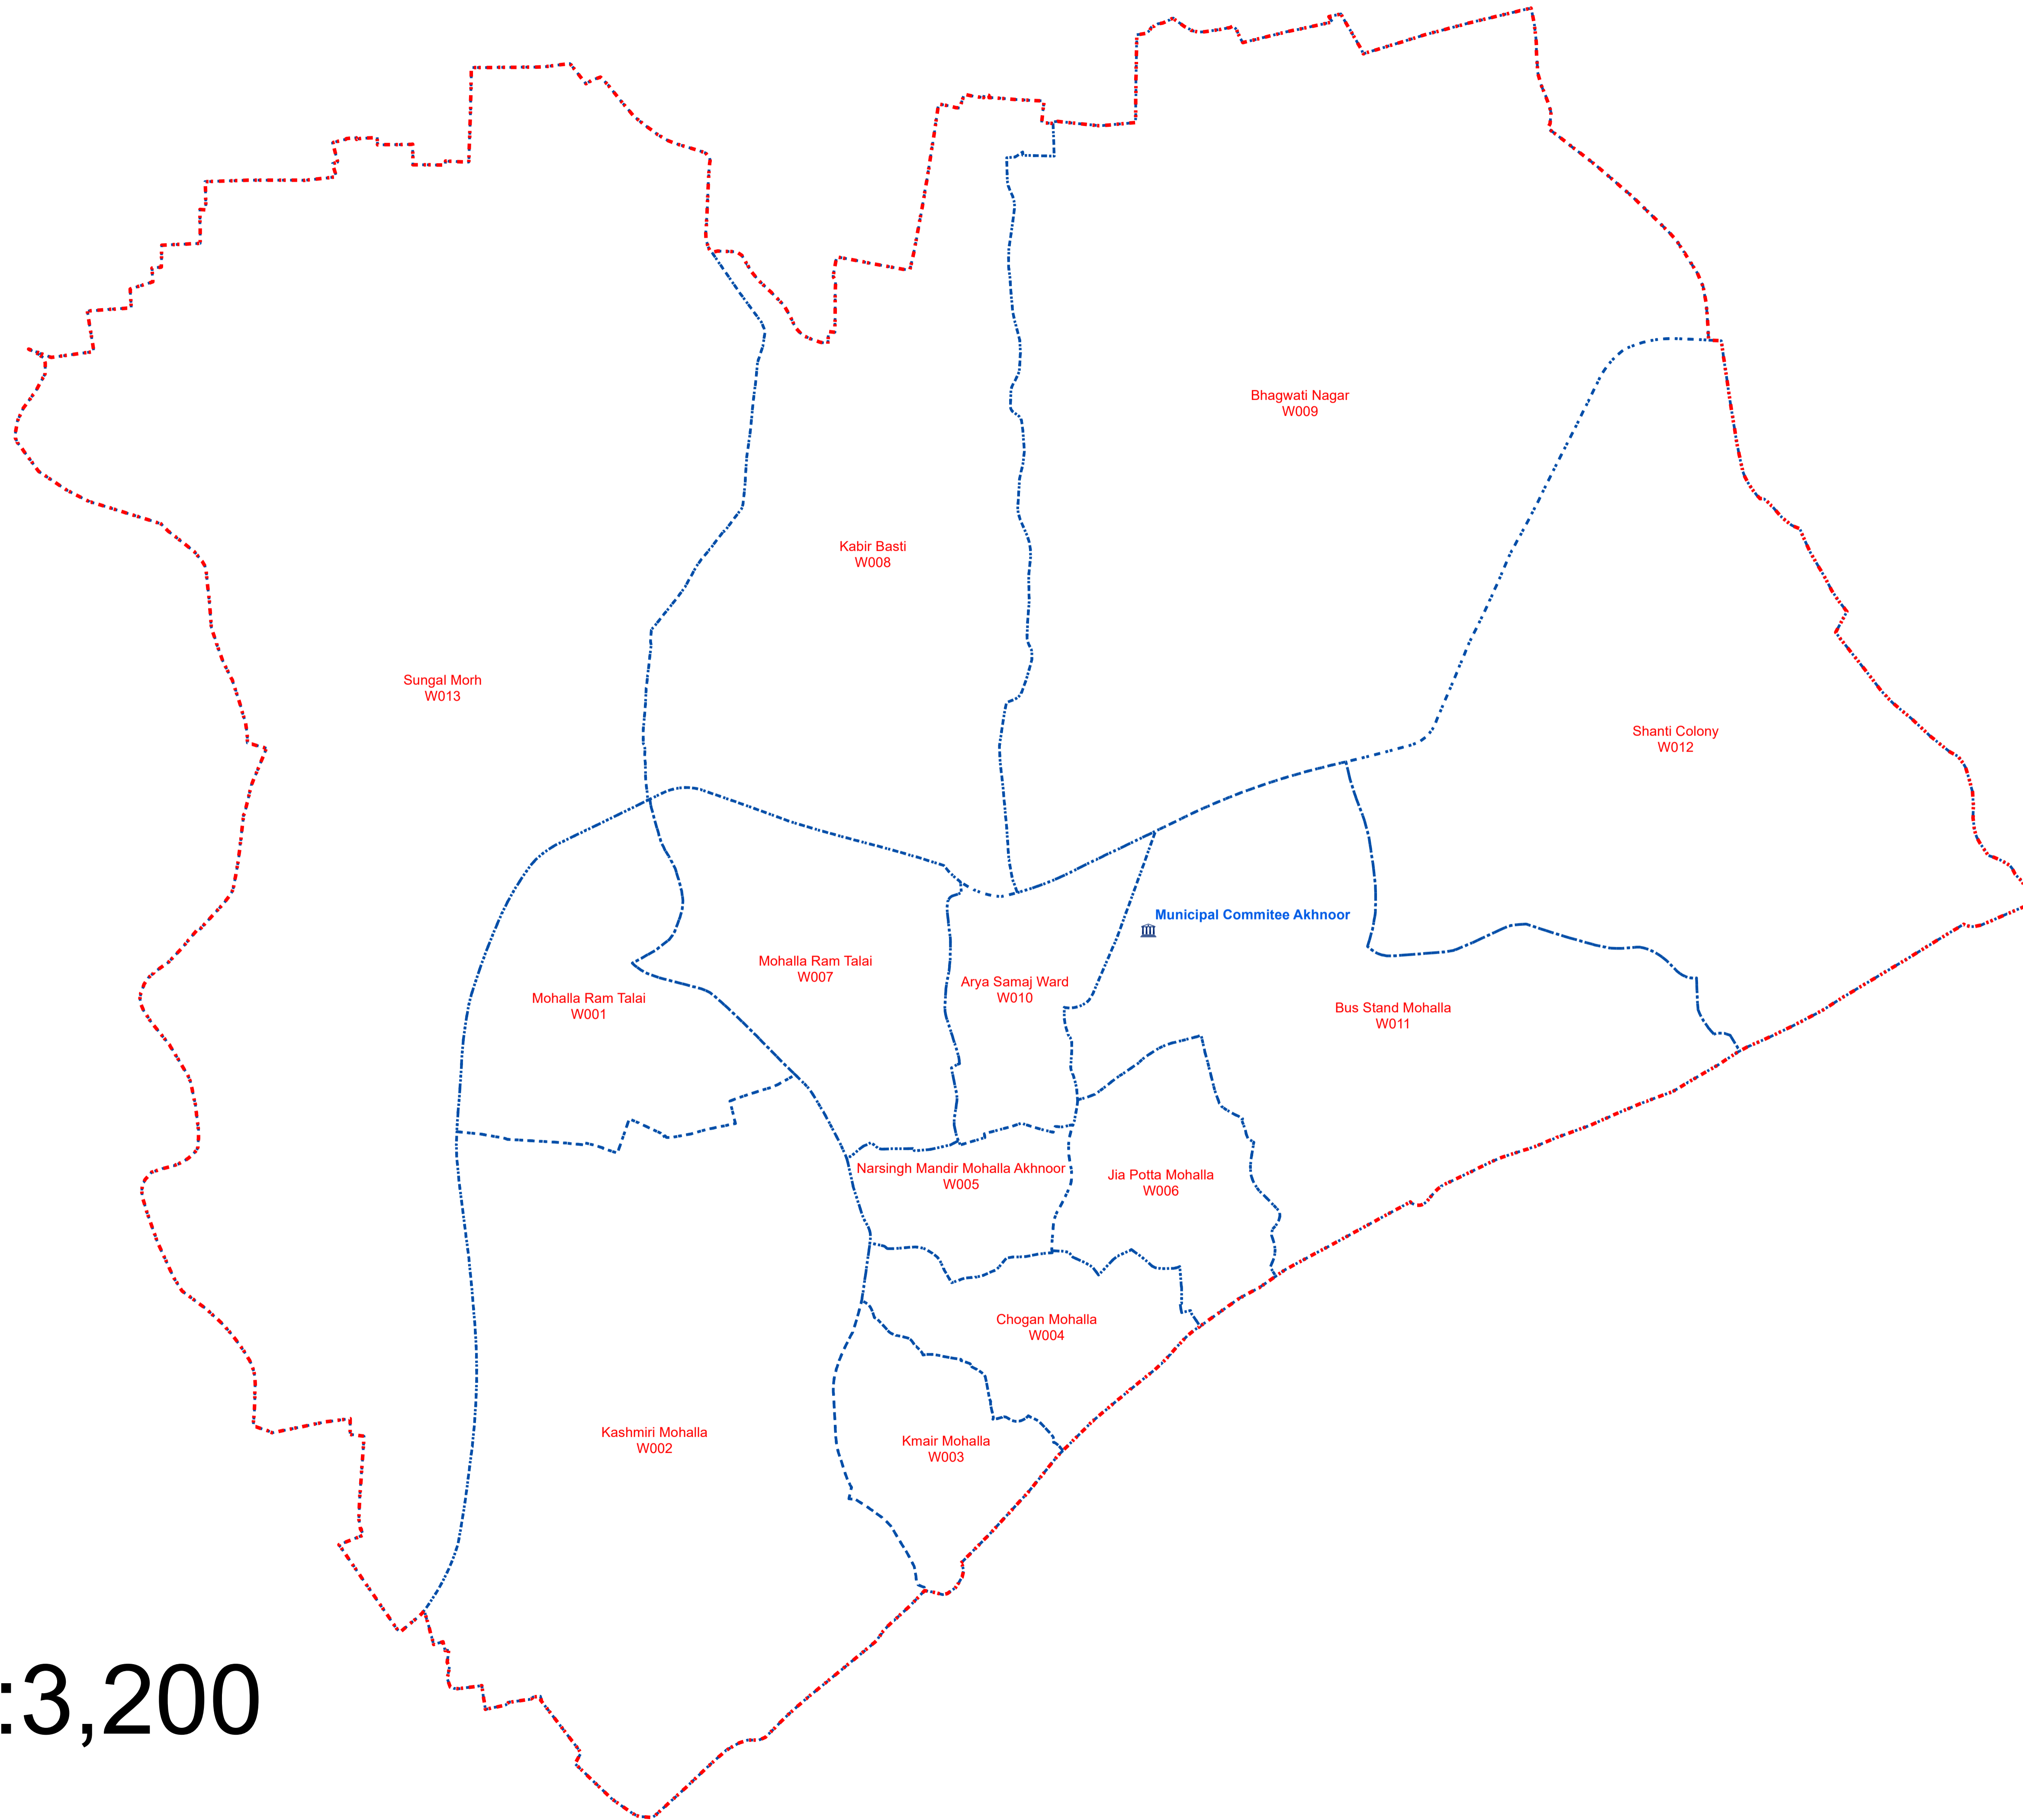

# Municipal Boundary & Ward Boundary of AKHNOOR Town

1:3,200

## Legend

-  Municipal Boundary
-  Ward Boundary
-  Municipal Office