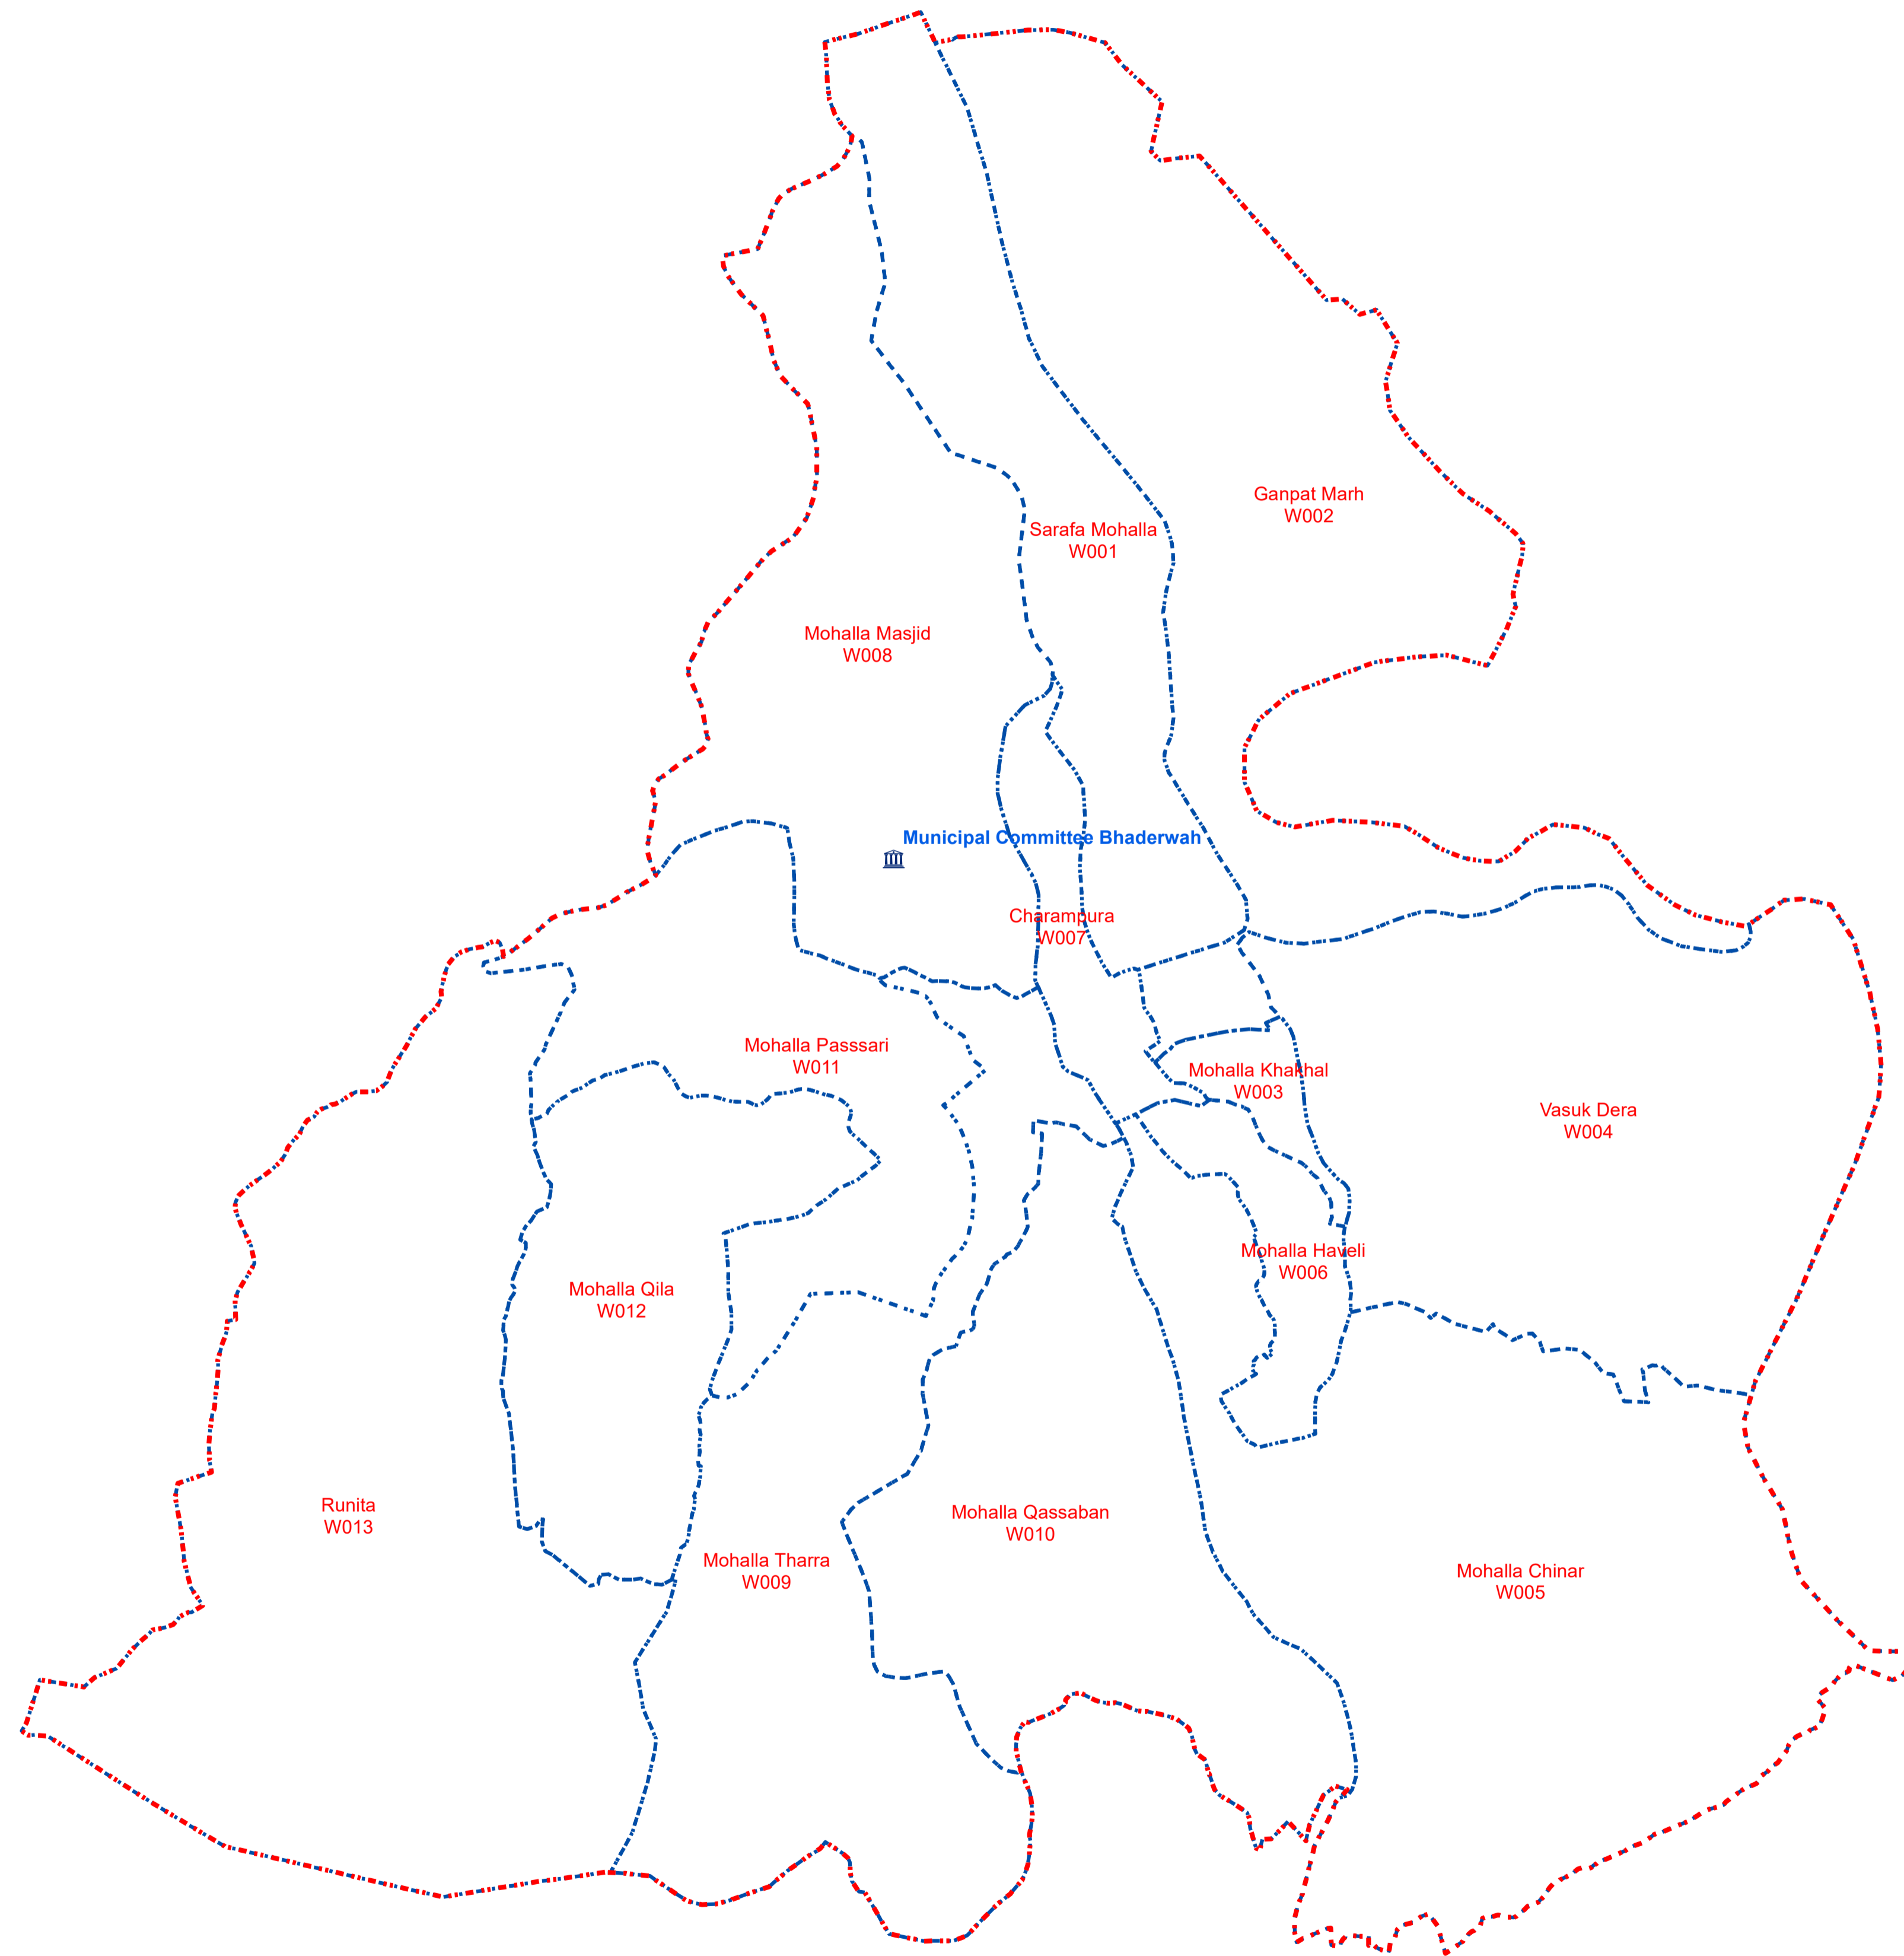

# Municipal Boundary & Ward Boundary of BHADERWAH Town

## Legend

-  Municipal Boundary
-  Ward Boundary
-  Municipal Office

1:5,100