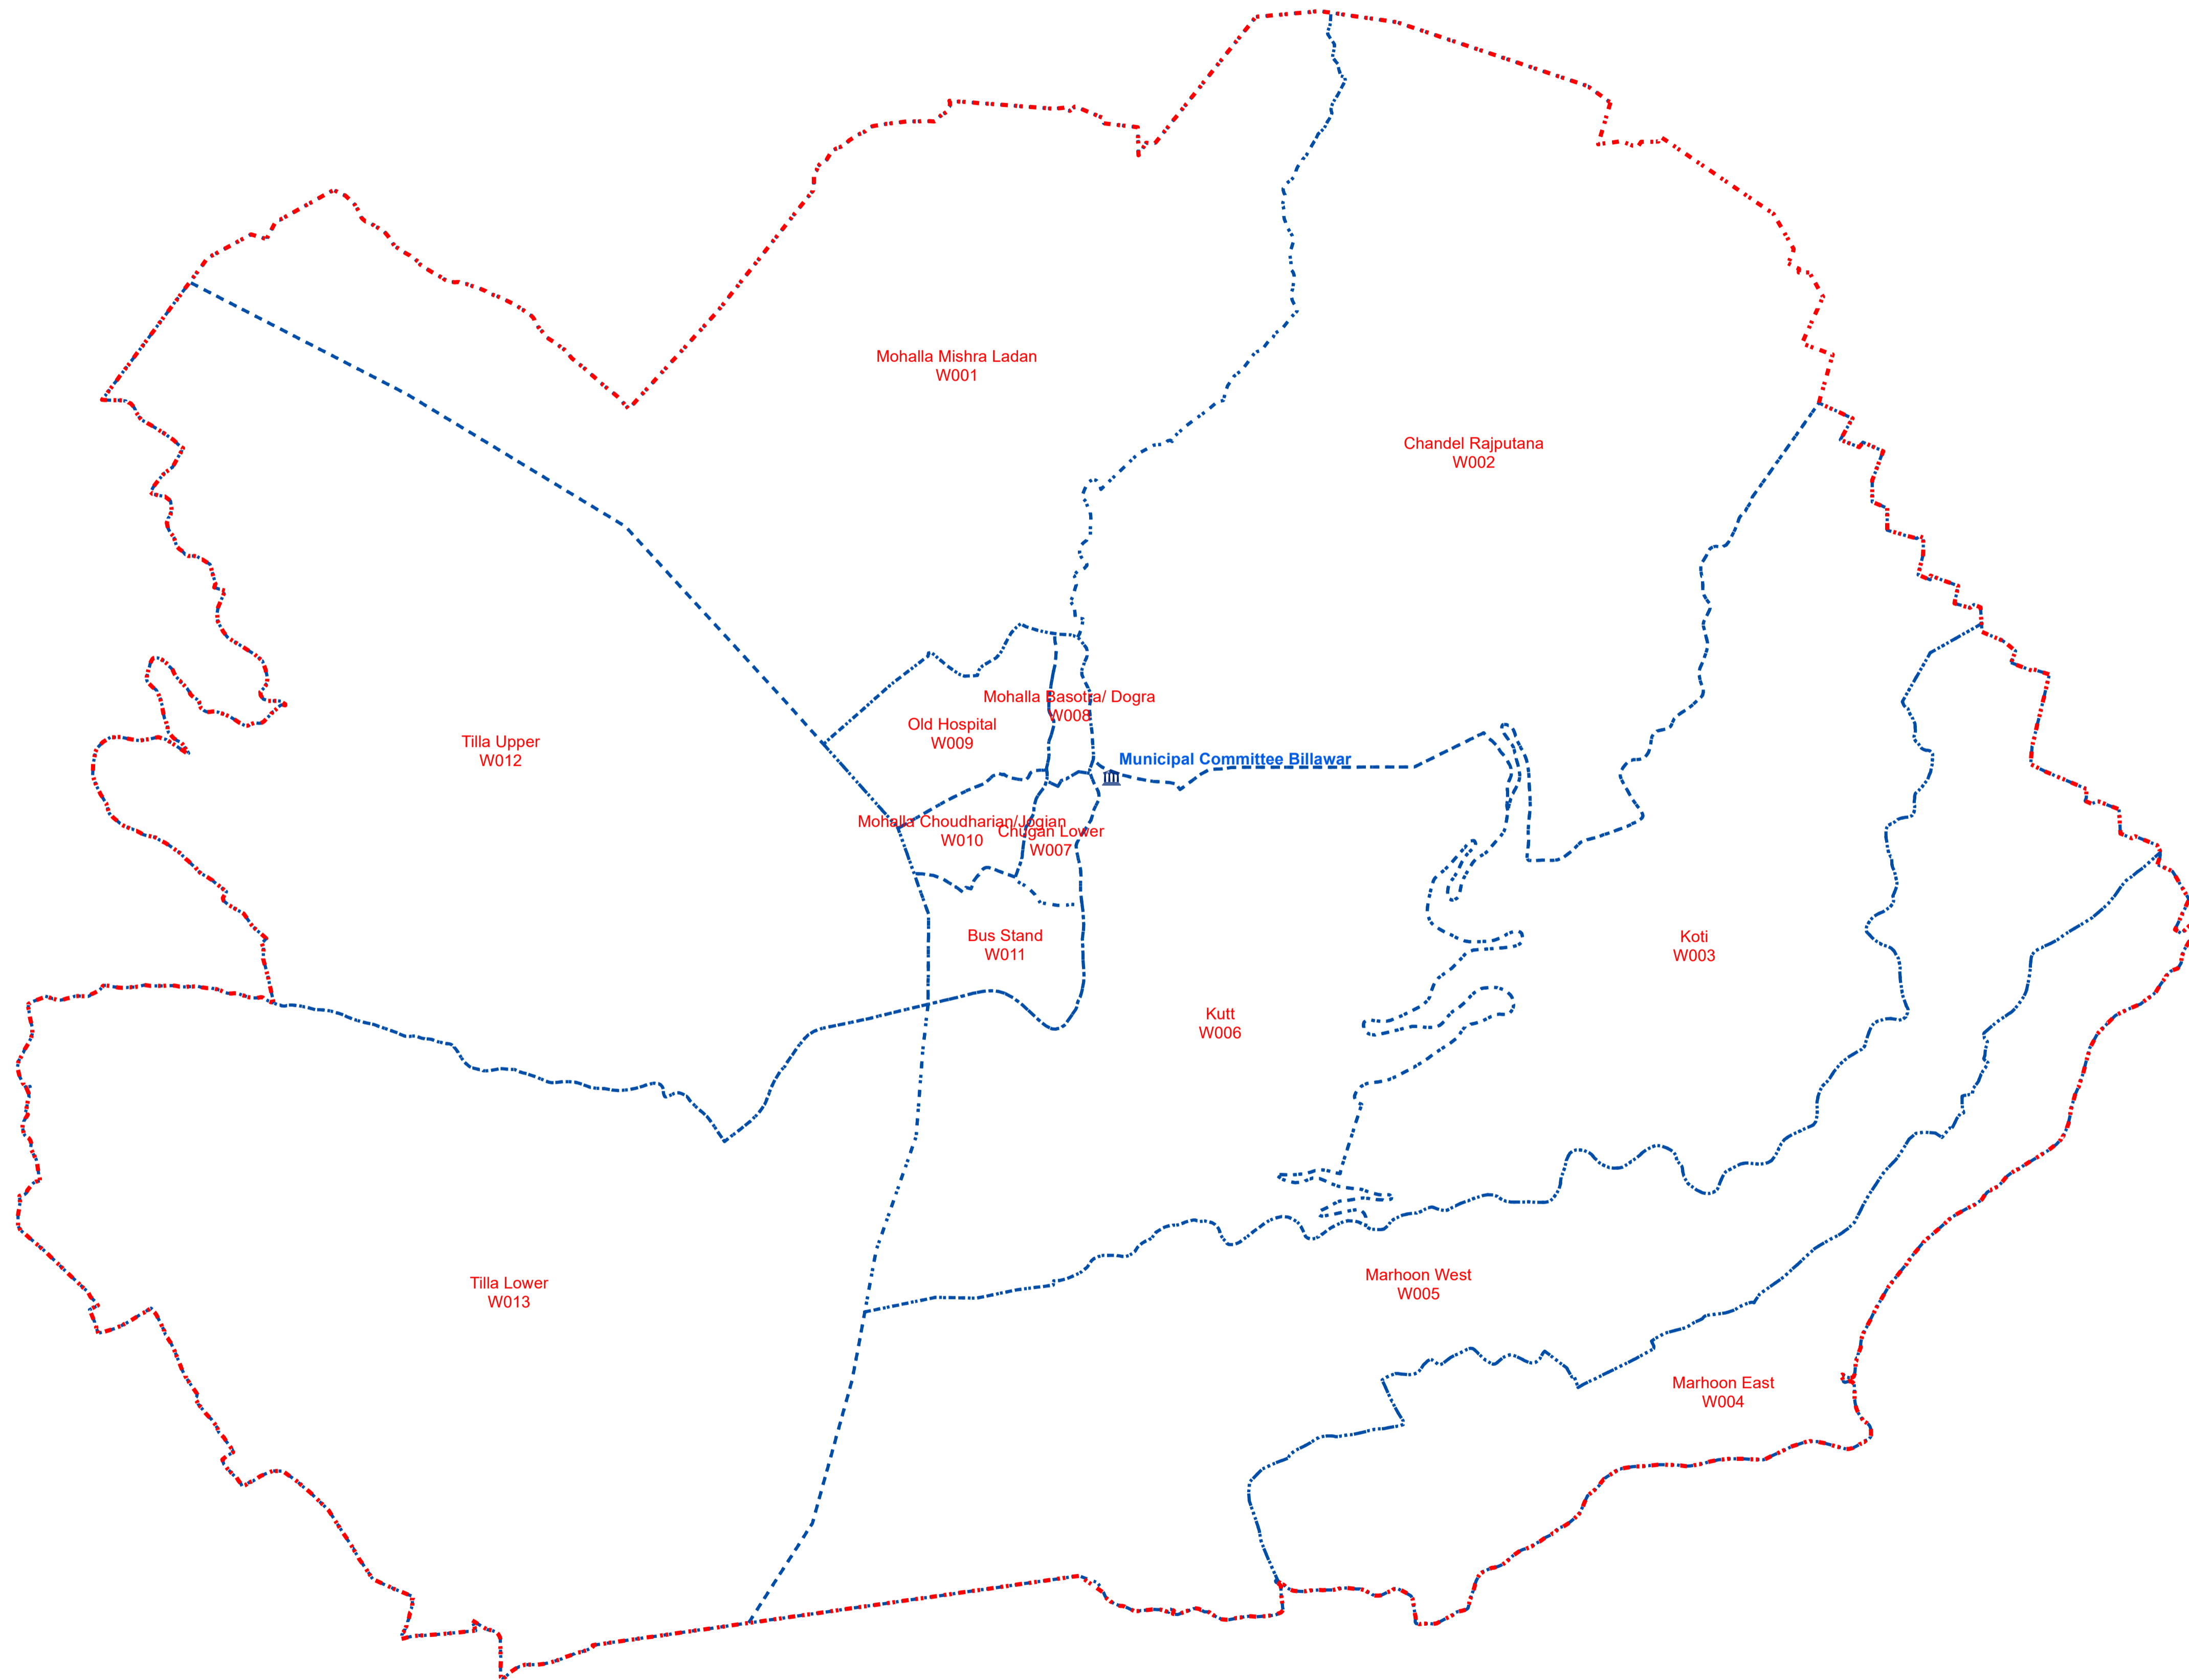

# Municipal Boundary & Ward Boundary of BILLAWAR Town

## Legend

-  Municipal Boundary
-  Ward Boundary
-  Municipal Office

1:8,000