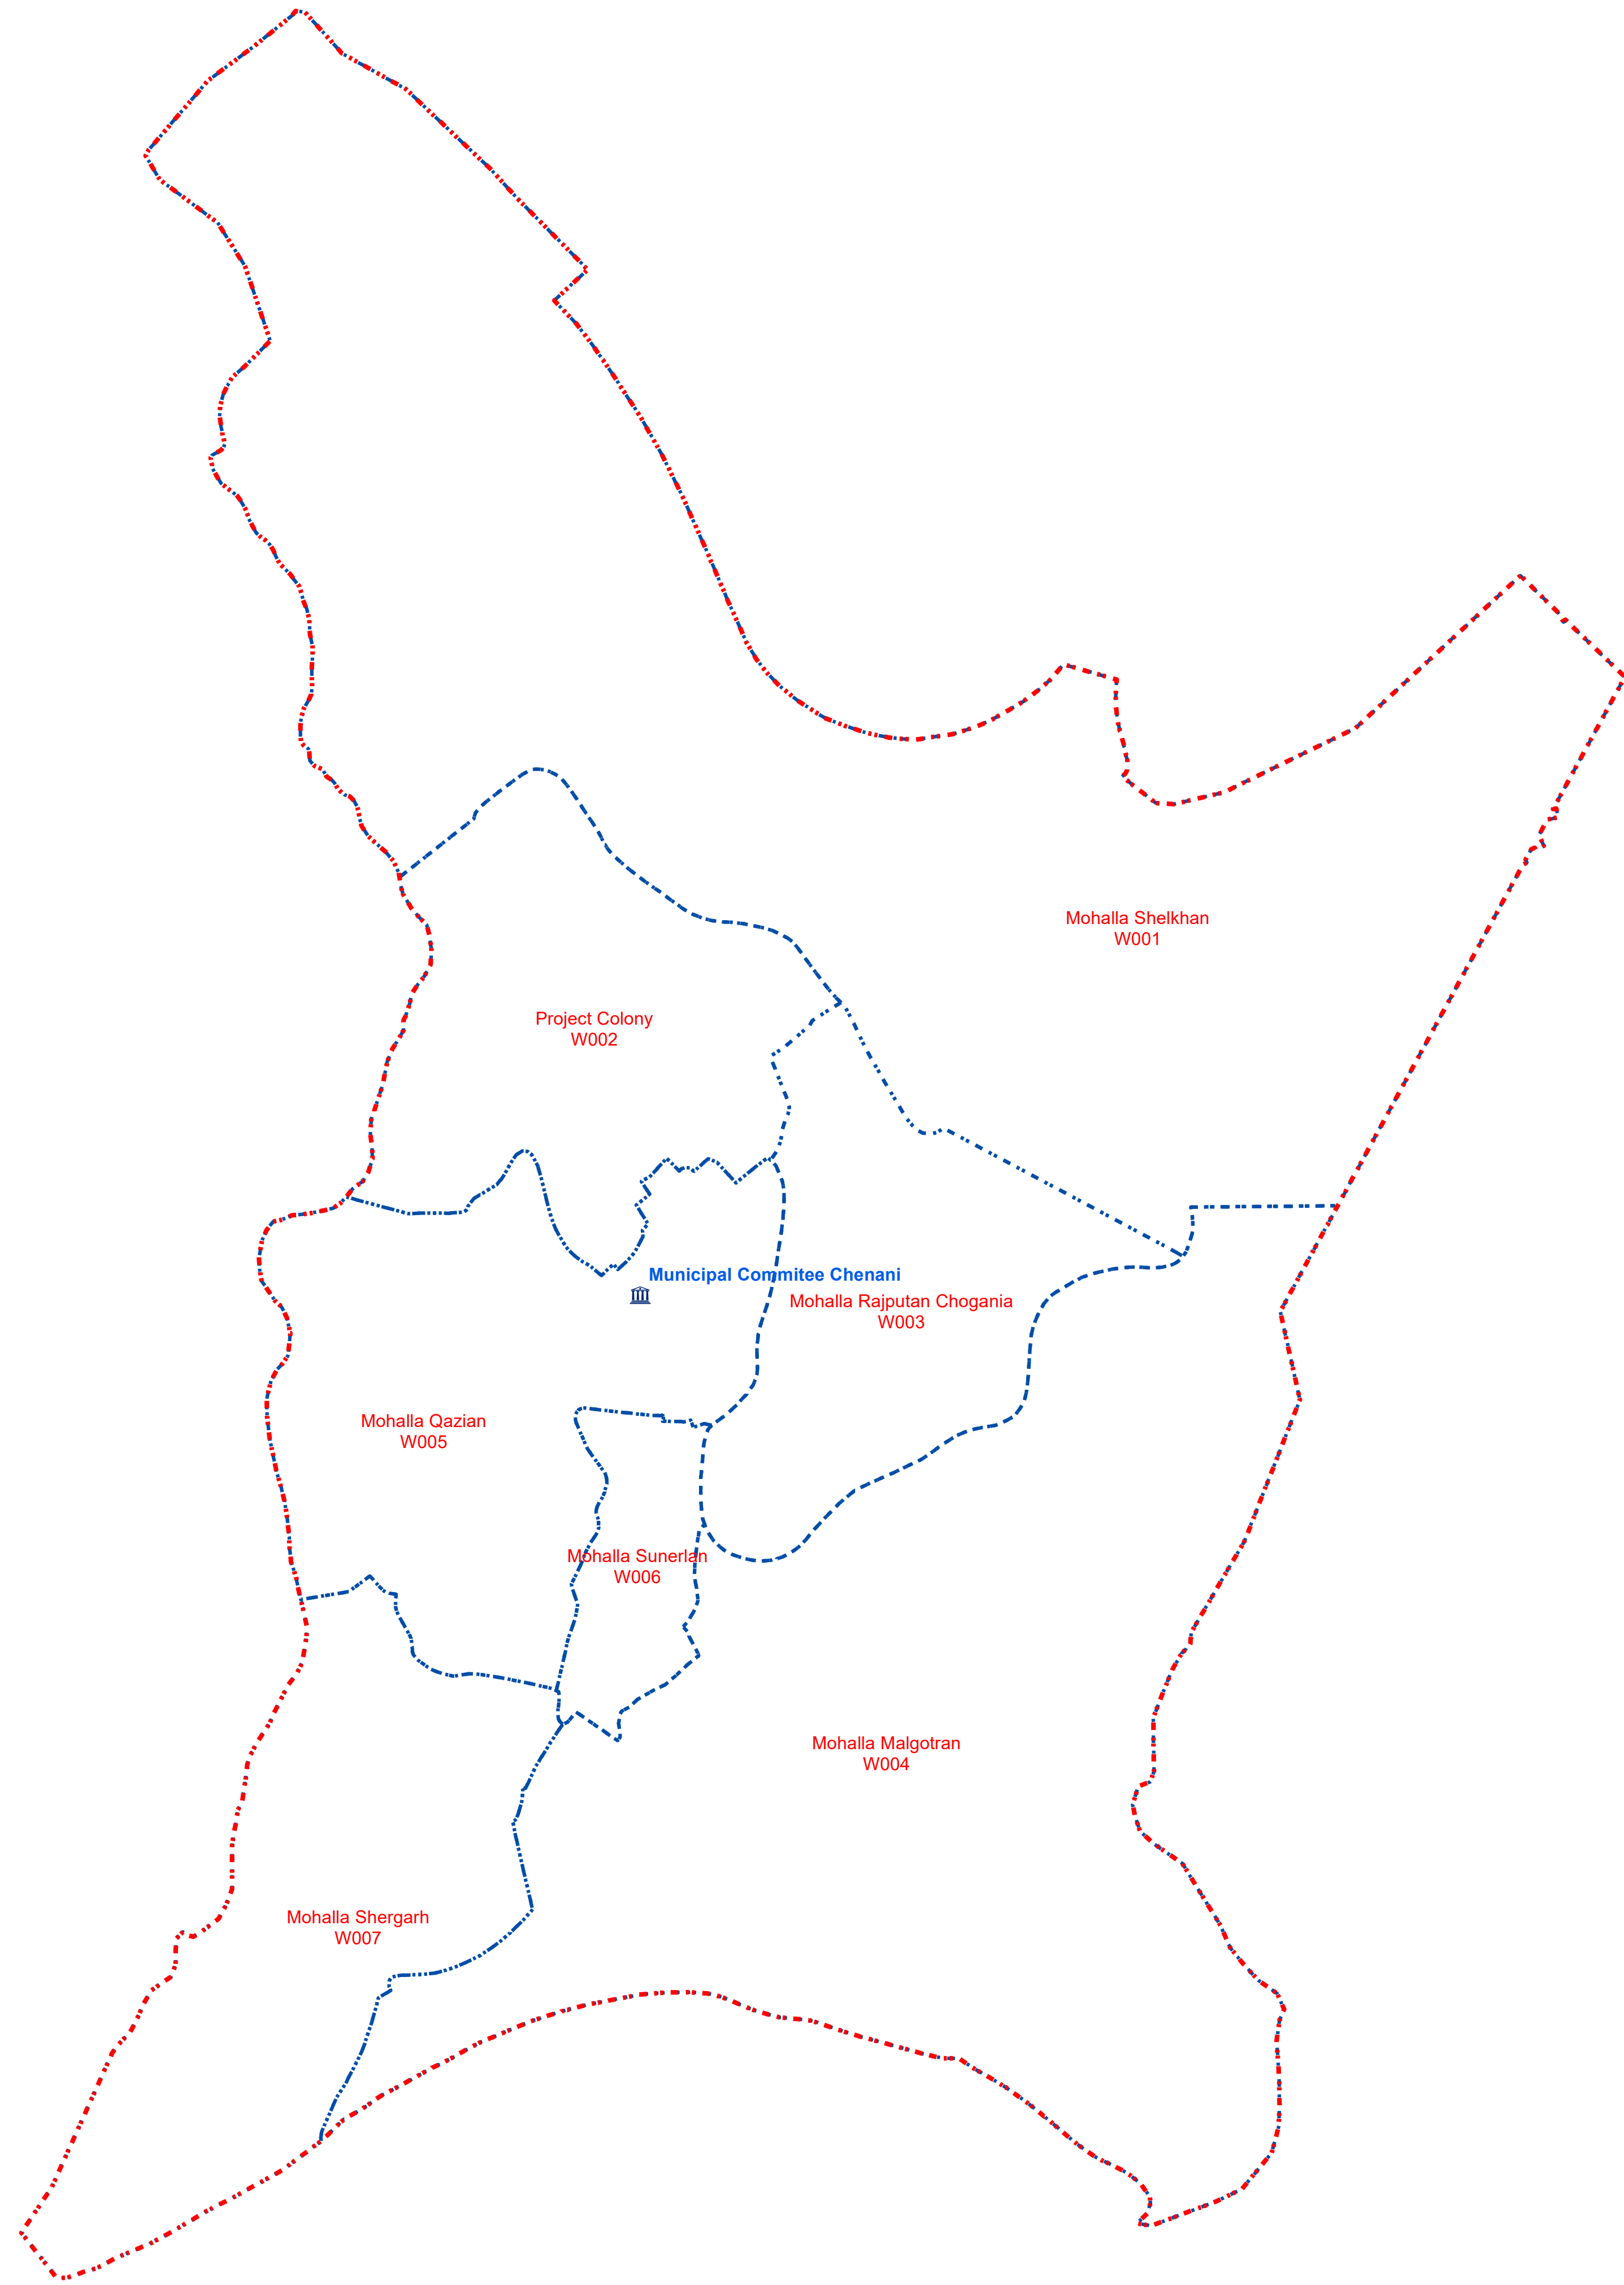

# Municipal Boundary & Ward Boundary of CHENANI Town

## Legend

-  Municipal Boundary
-  Ward Boundary
-  Municipal Office

1:2,700