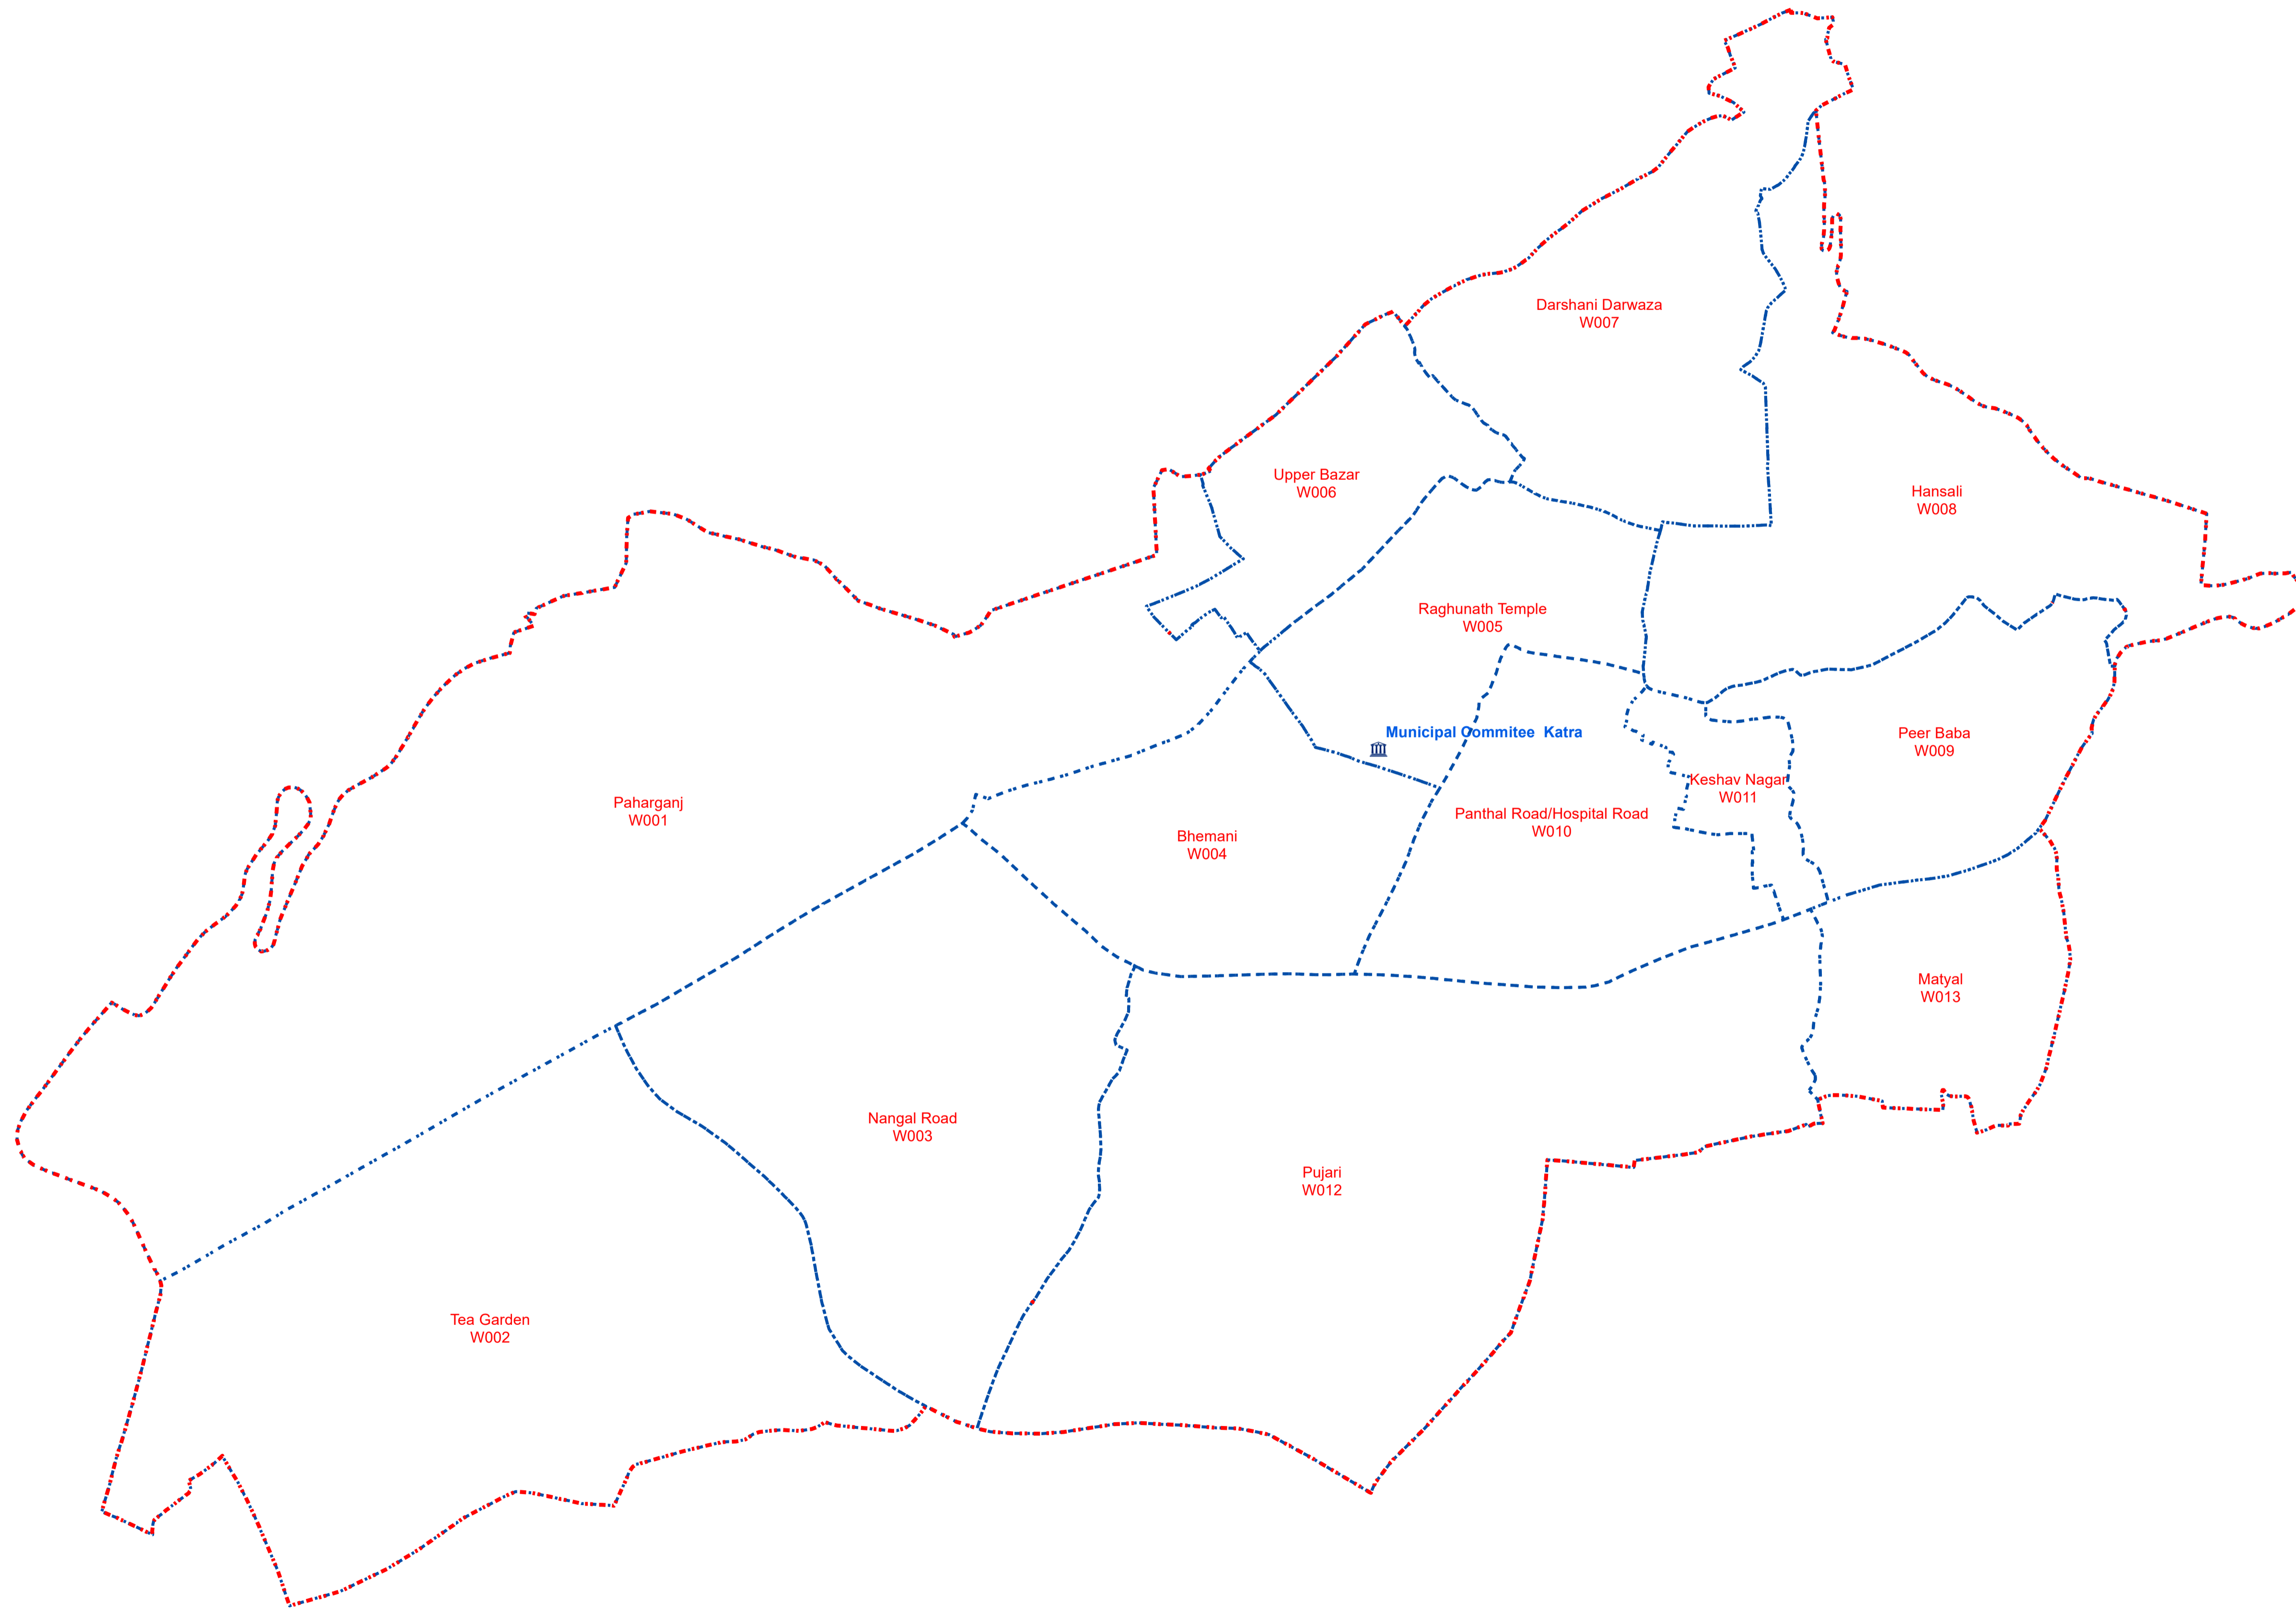

Municipal Boundary & Ward Boundary of KATRA Town

Legend

-  Municipal Boundary
-  Ward Boundary
-  Municipal Office

1:3,300