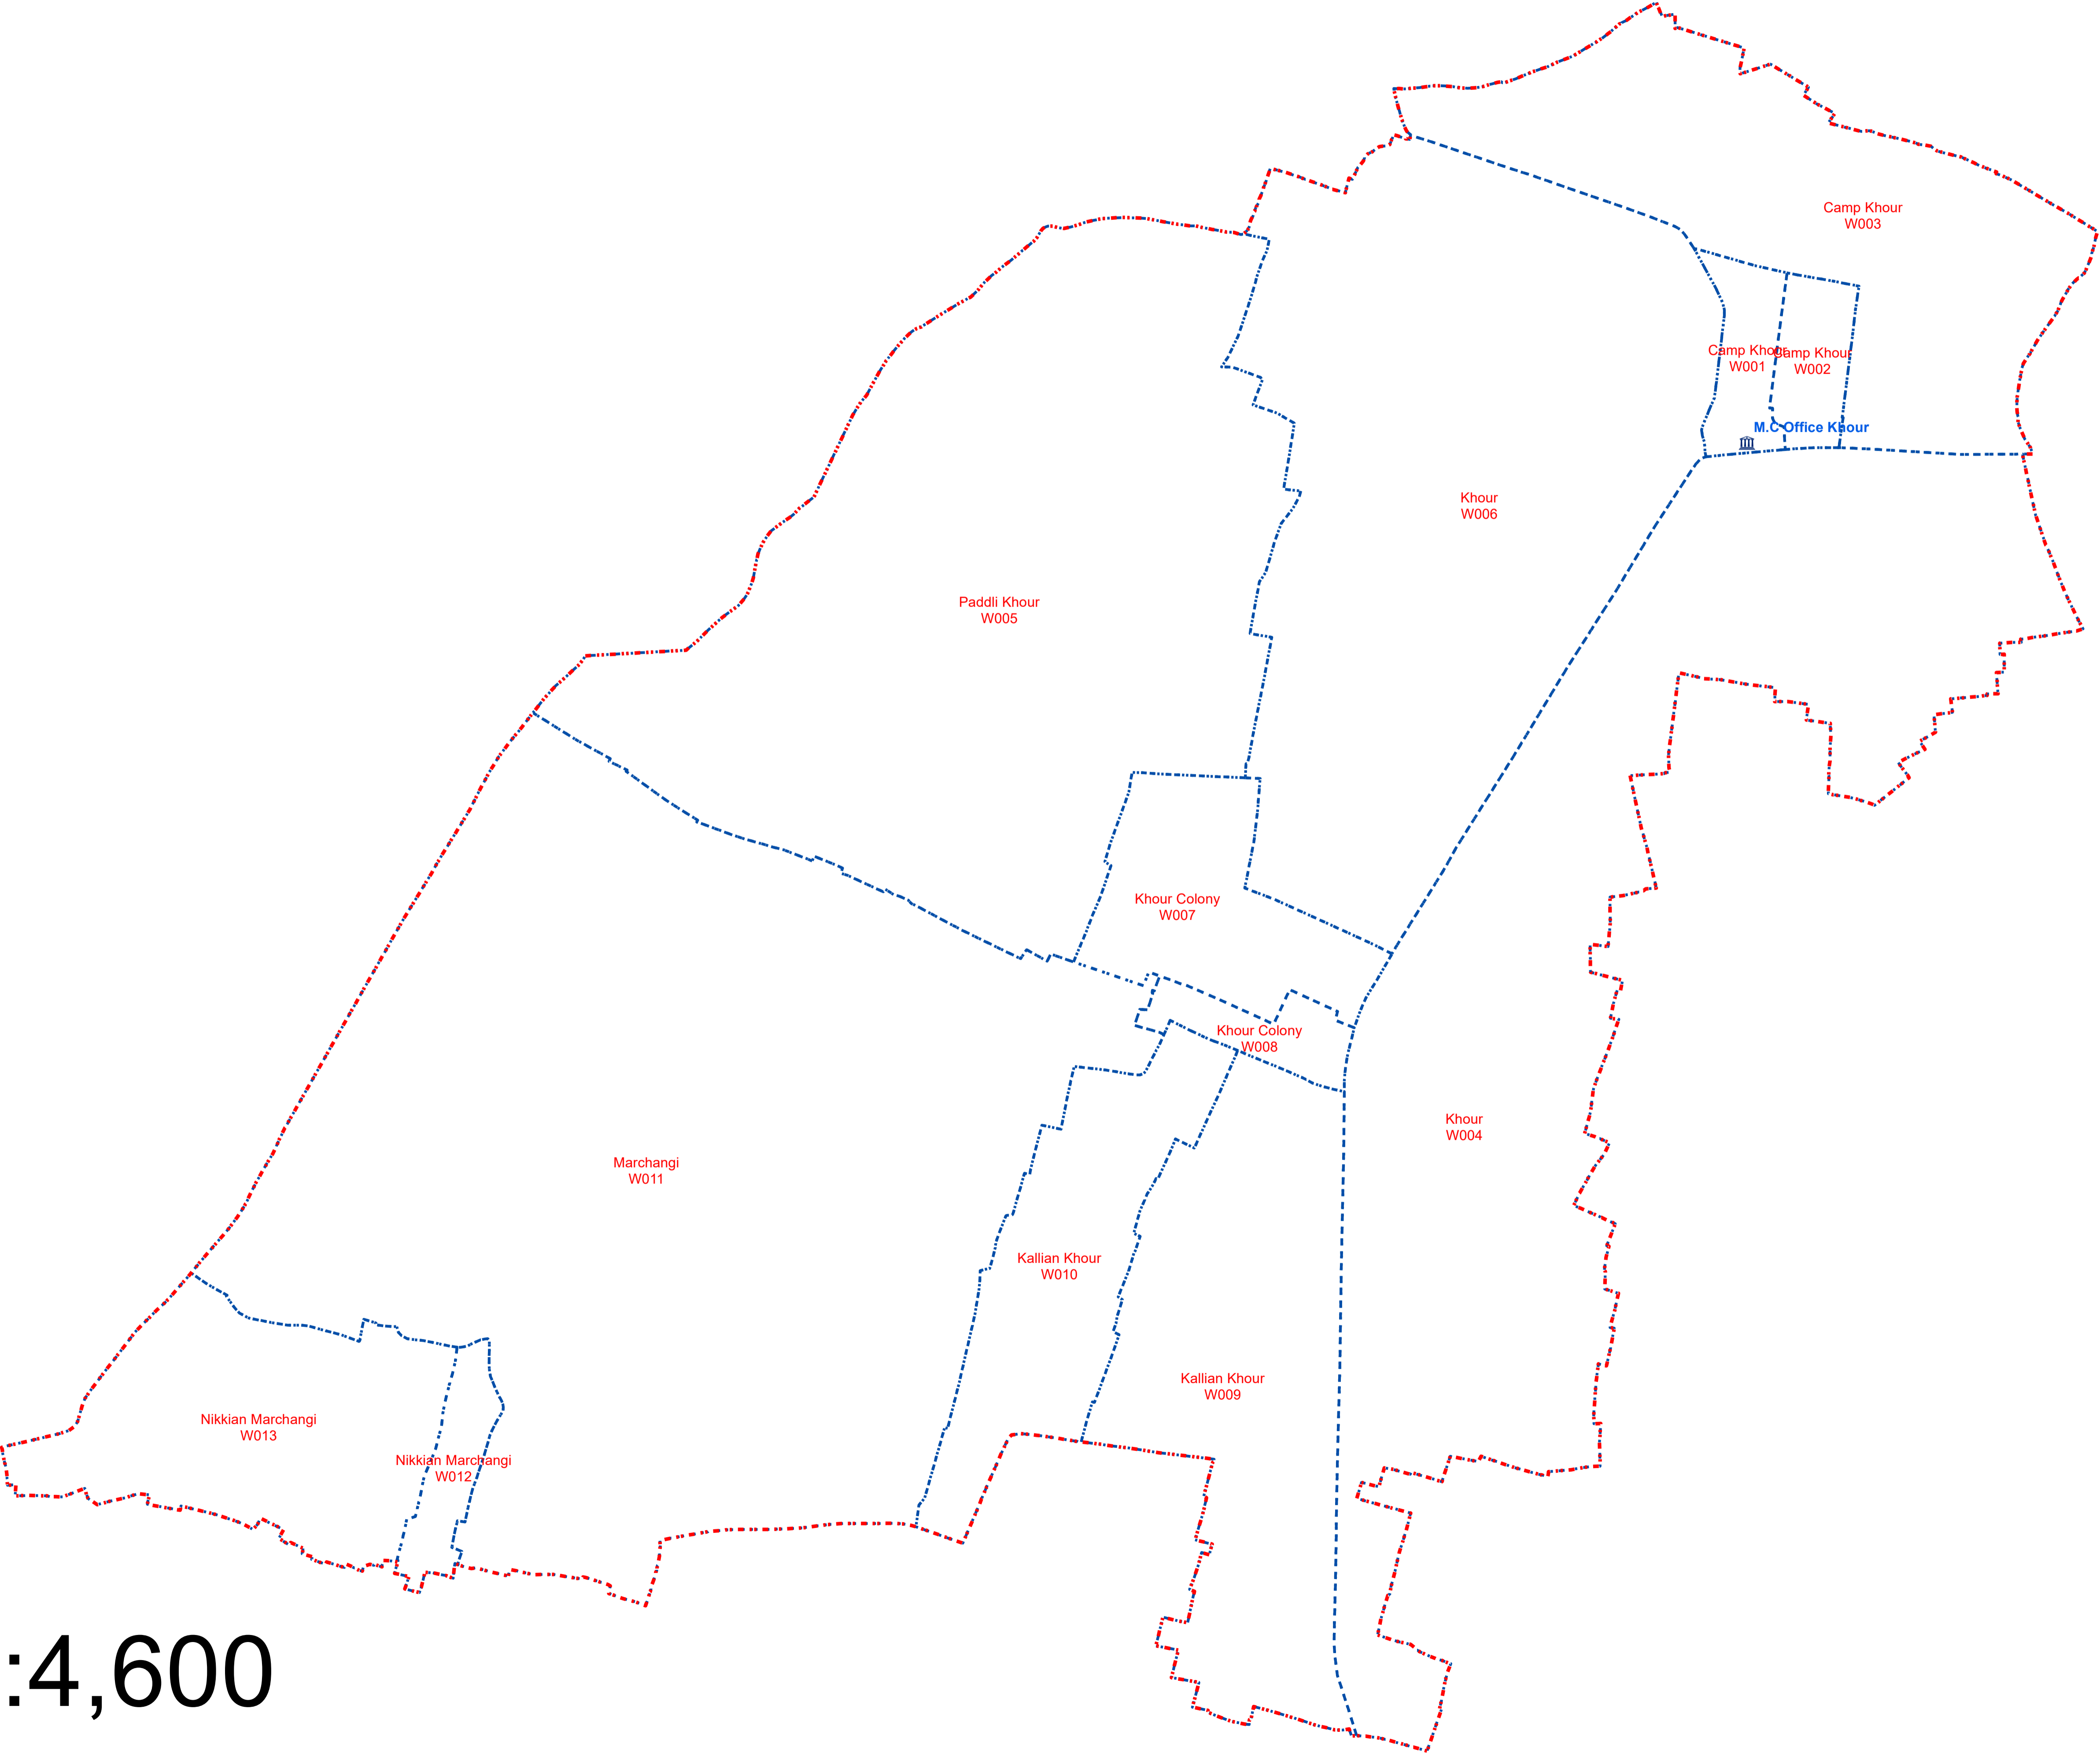

Municipal Boundary & Ward Boundary of KHOUR Town

Legend

-  Municipal Boundary
-  Ward Boundary
-  Municipal Office

1:4,600