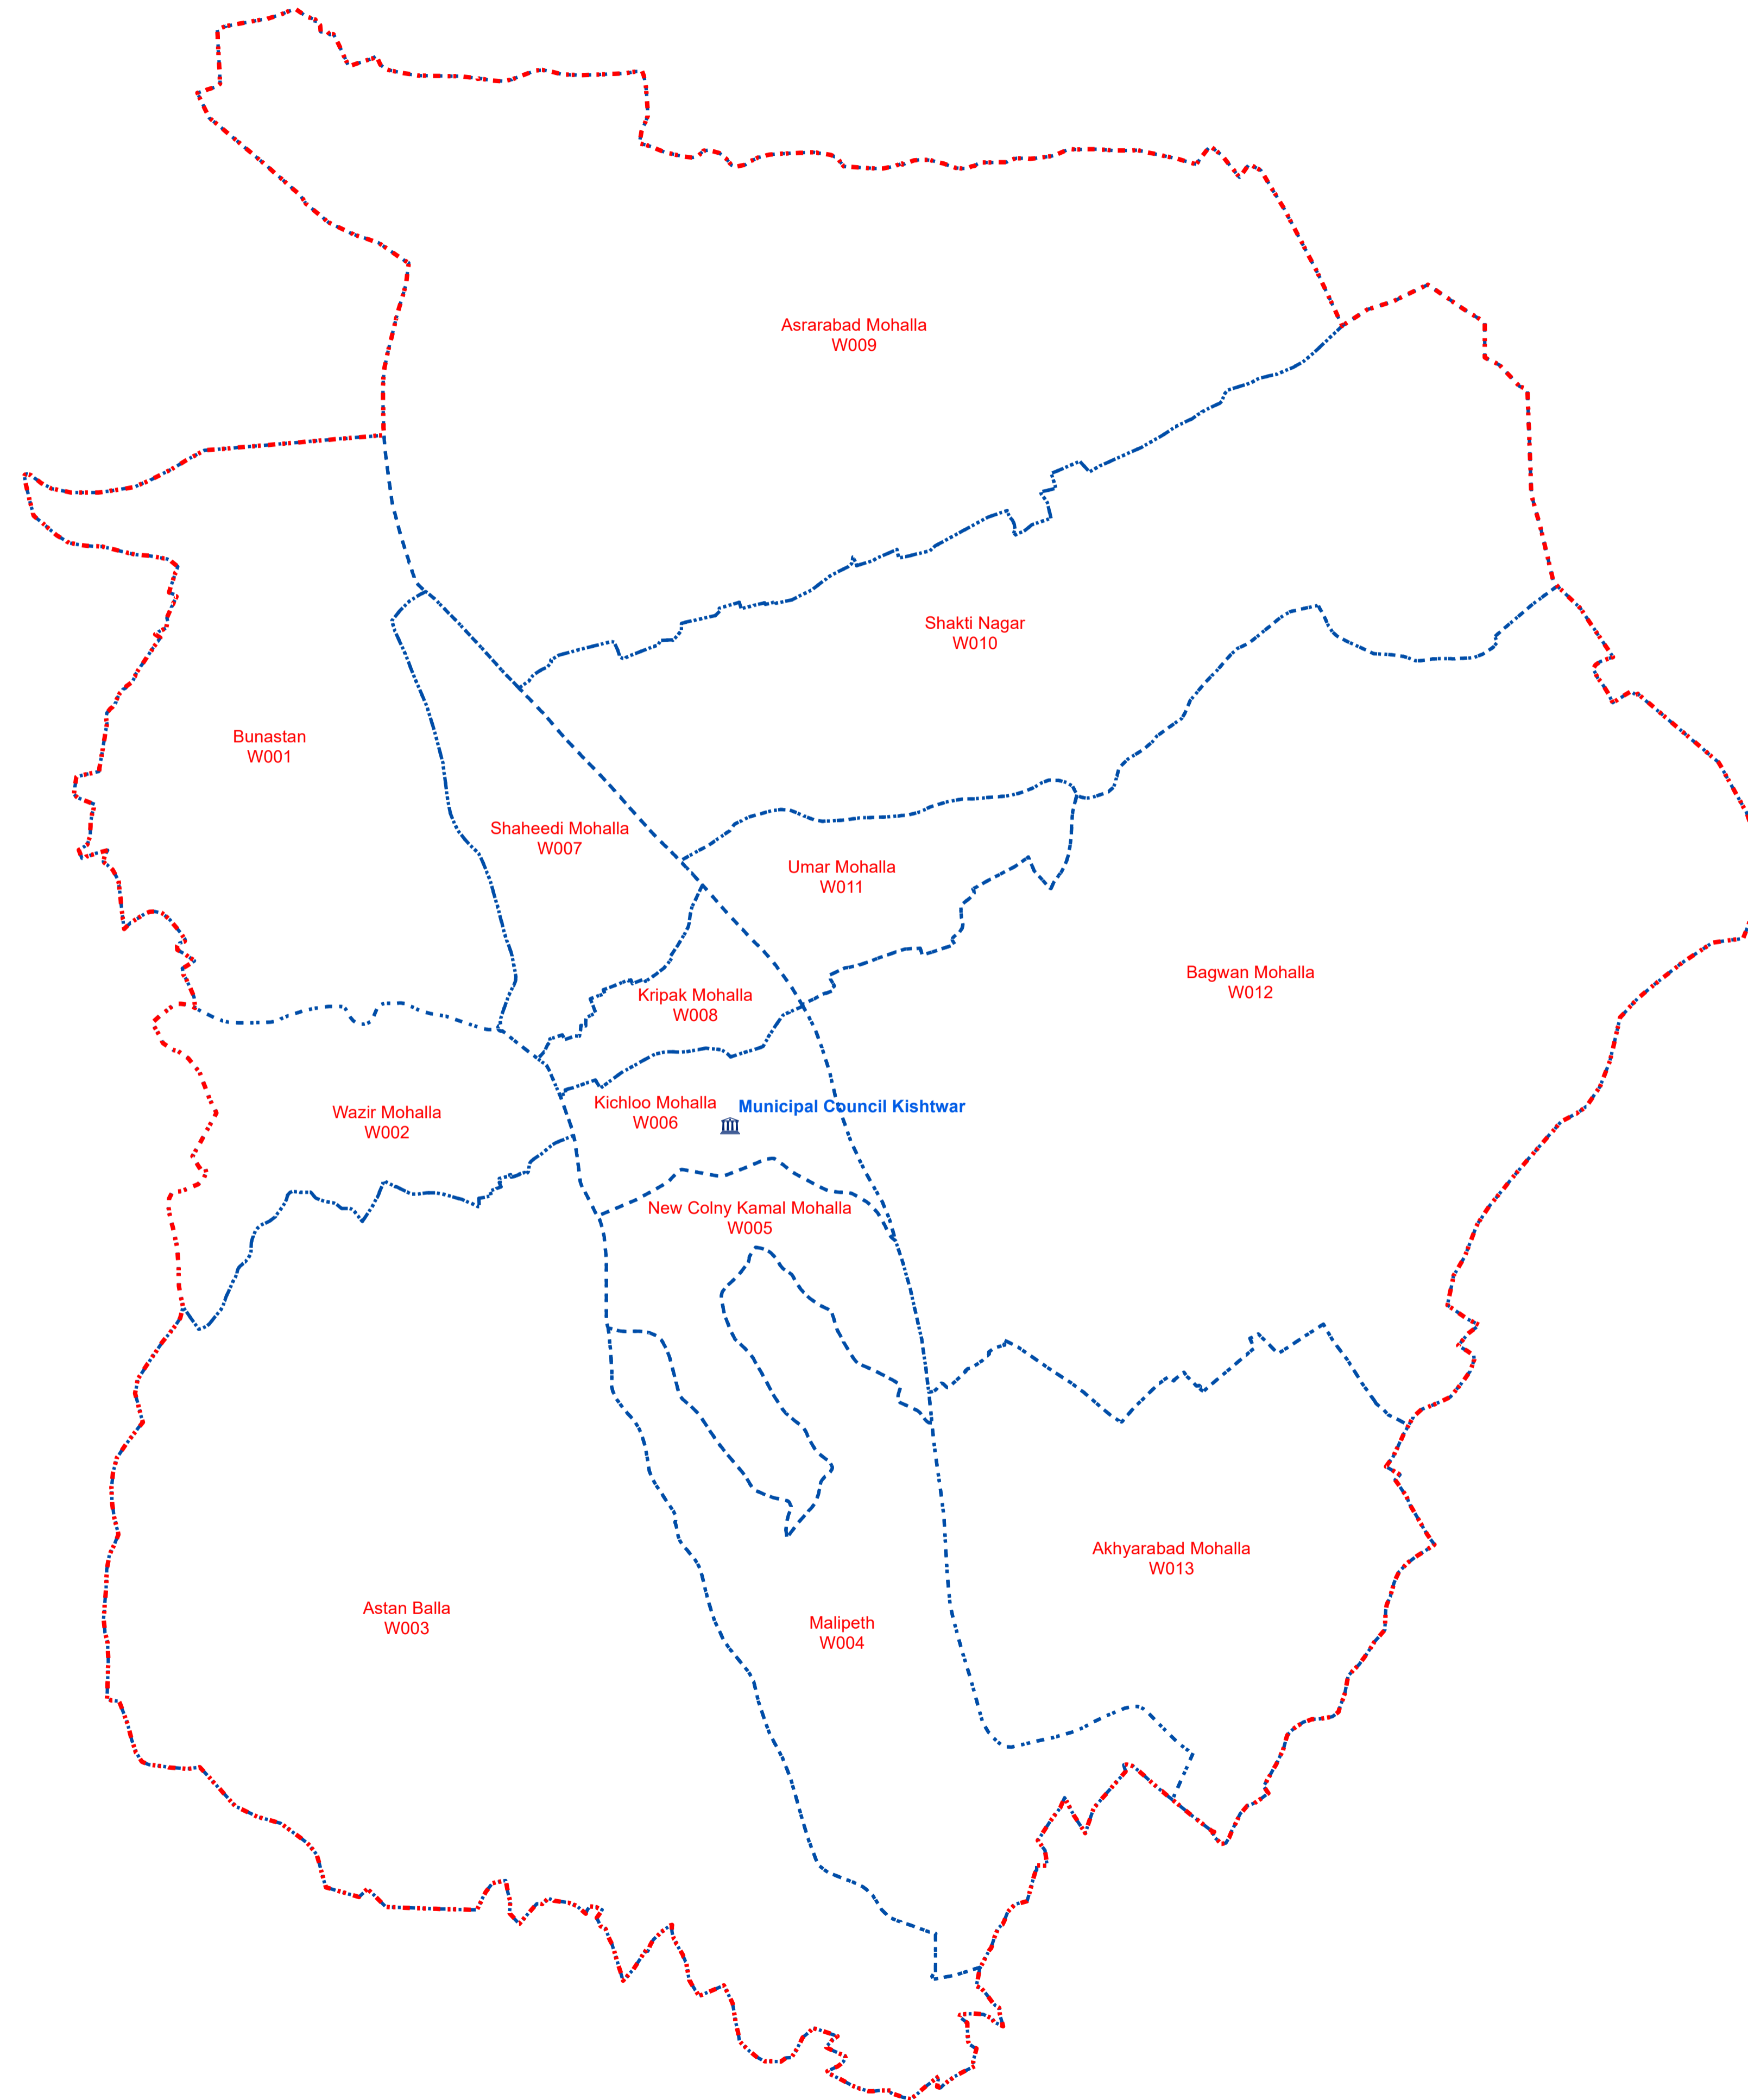

Municipal Boundary & Ward Boundary of KISHTWAR Town

Legend

-  Municipal Boundary
-  Ward Boundary
-  Municipal Office

1:6,000