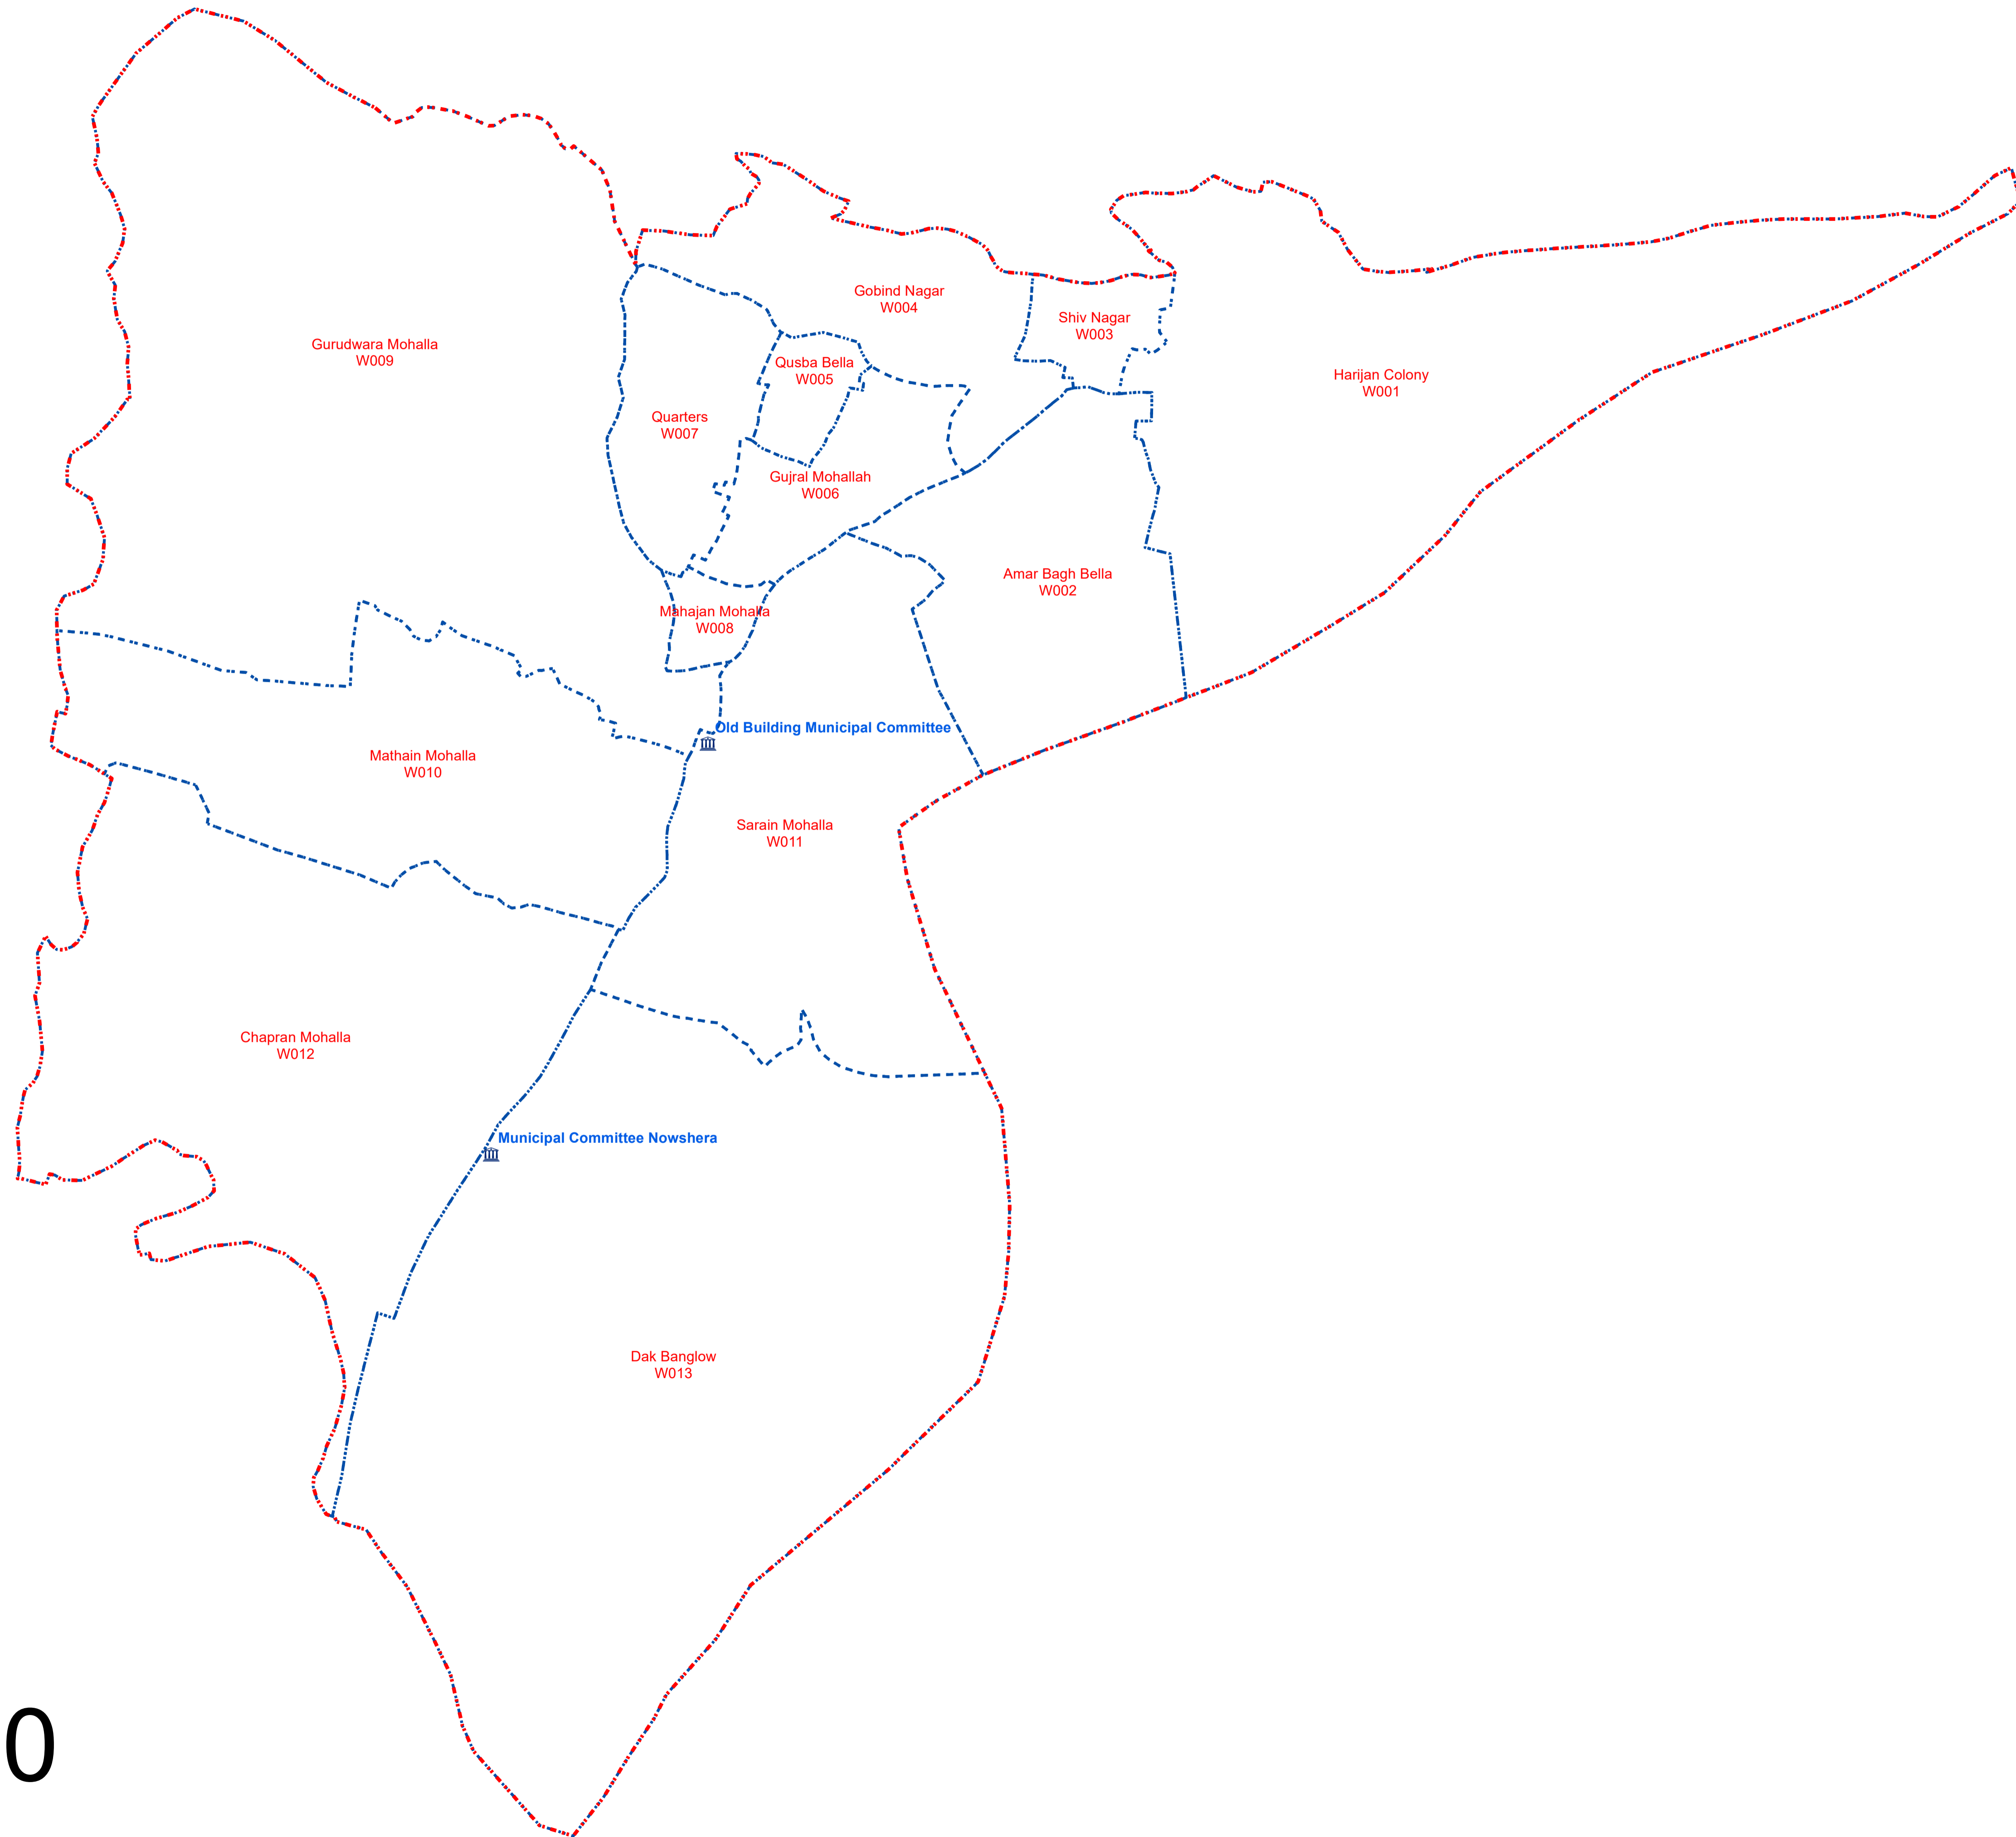

Municipal Boundary & Ward Boundary of NOWSHERA Town

Legend

-  Municipal Boundary
-  Ward Boundary
-  Municipal Office

1:5,400