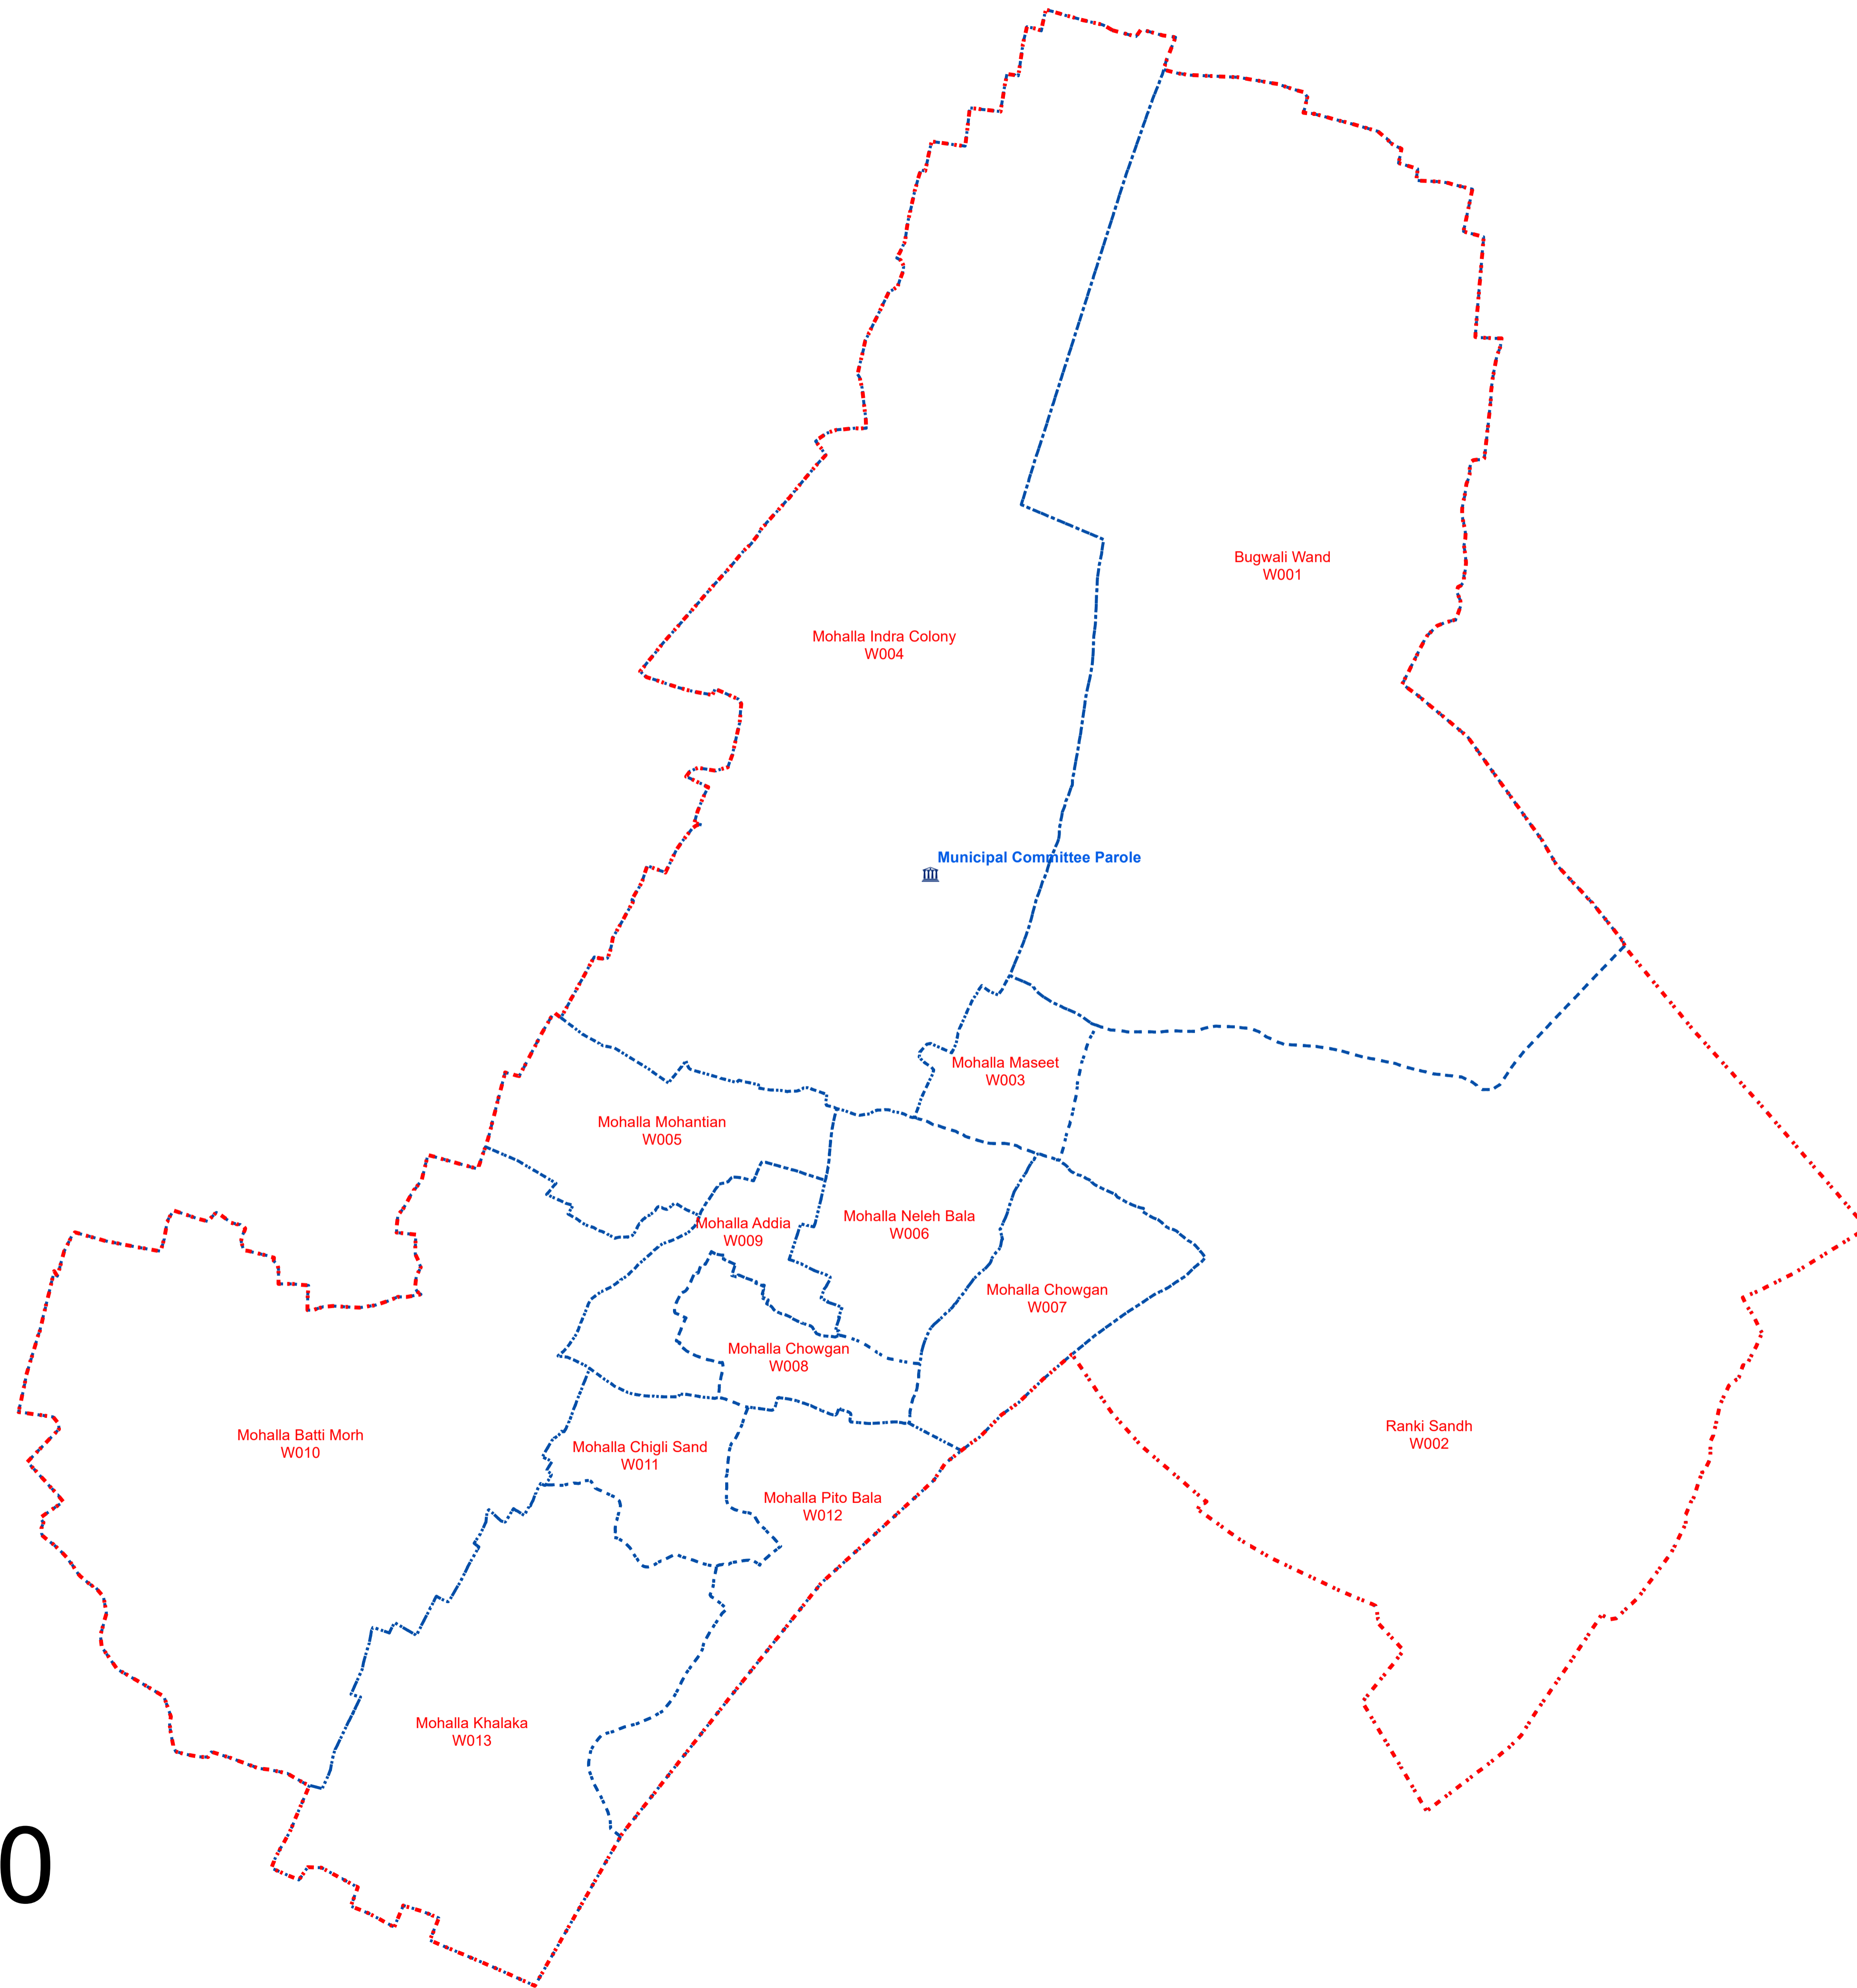

Municipal Boundary & Ward Boundary of PAROLE Town

Legend

-  Municipal Boundary
-  Ward Boundary
-  Municipal Office

1:2,900