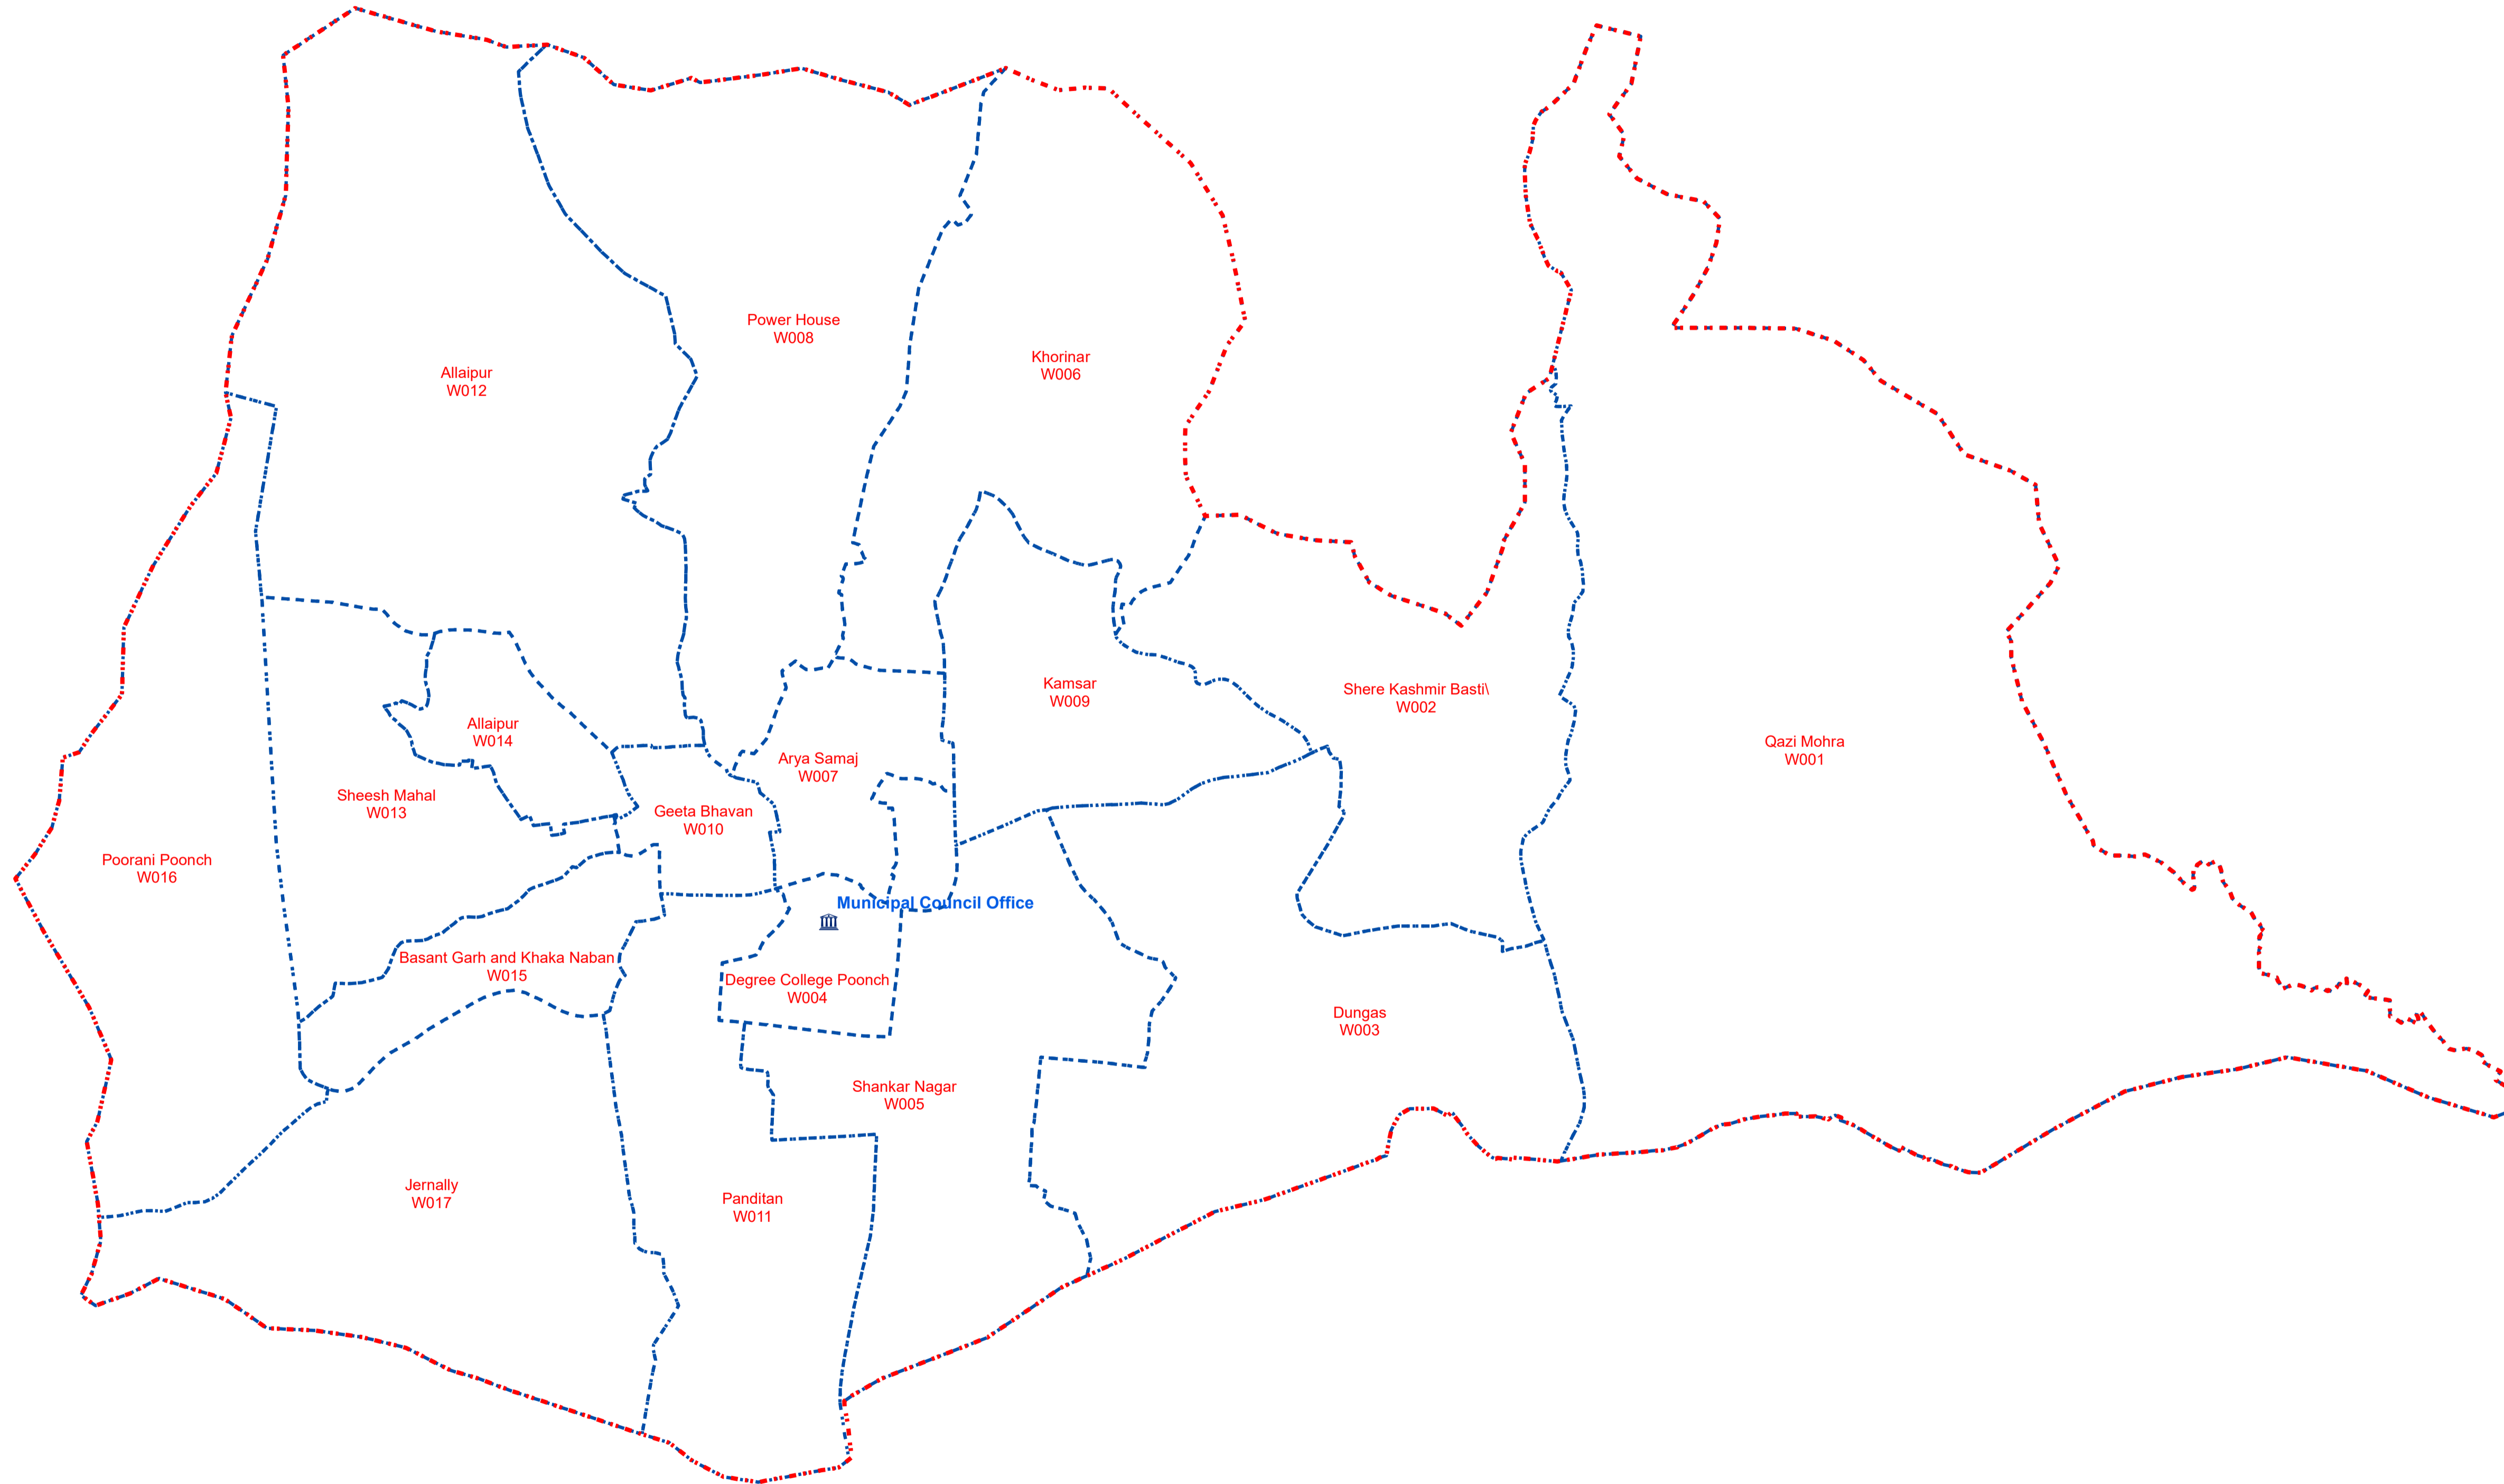

Municipal Boundary & Ward Boundary of POONCH Town

Legend

-  Municipal Boundary
-  Ward Boundary
-  Municipal Office

1:7,400