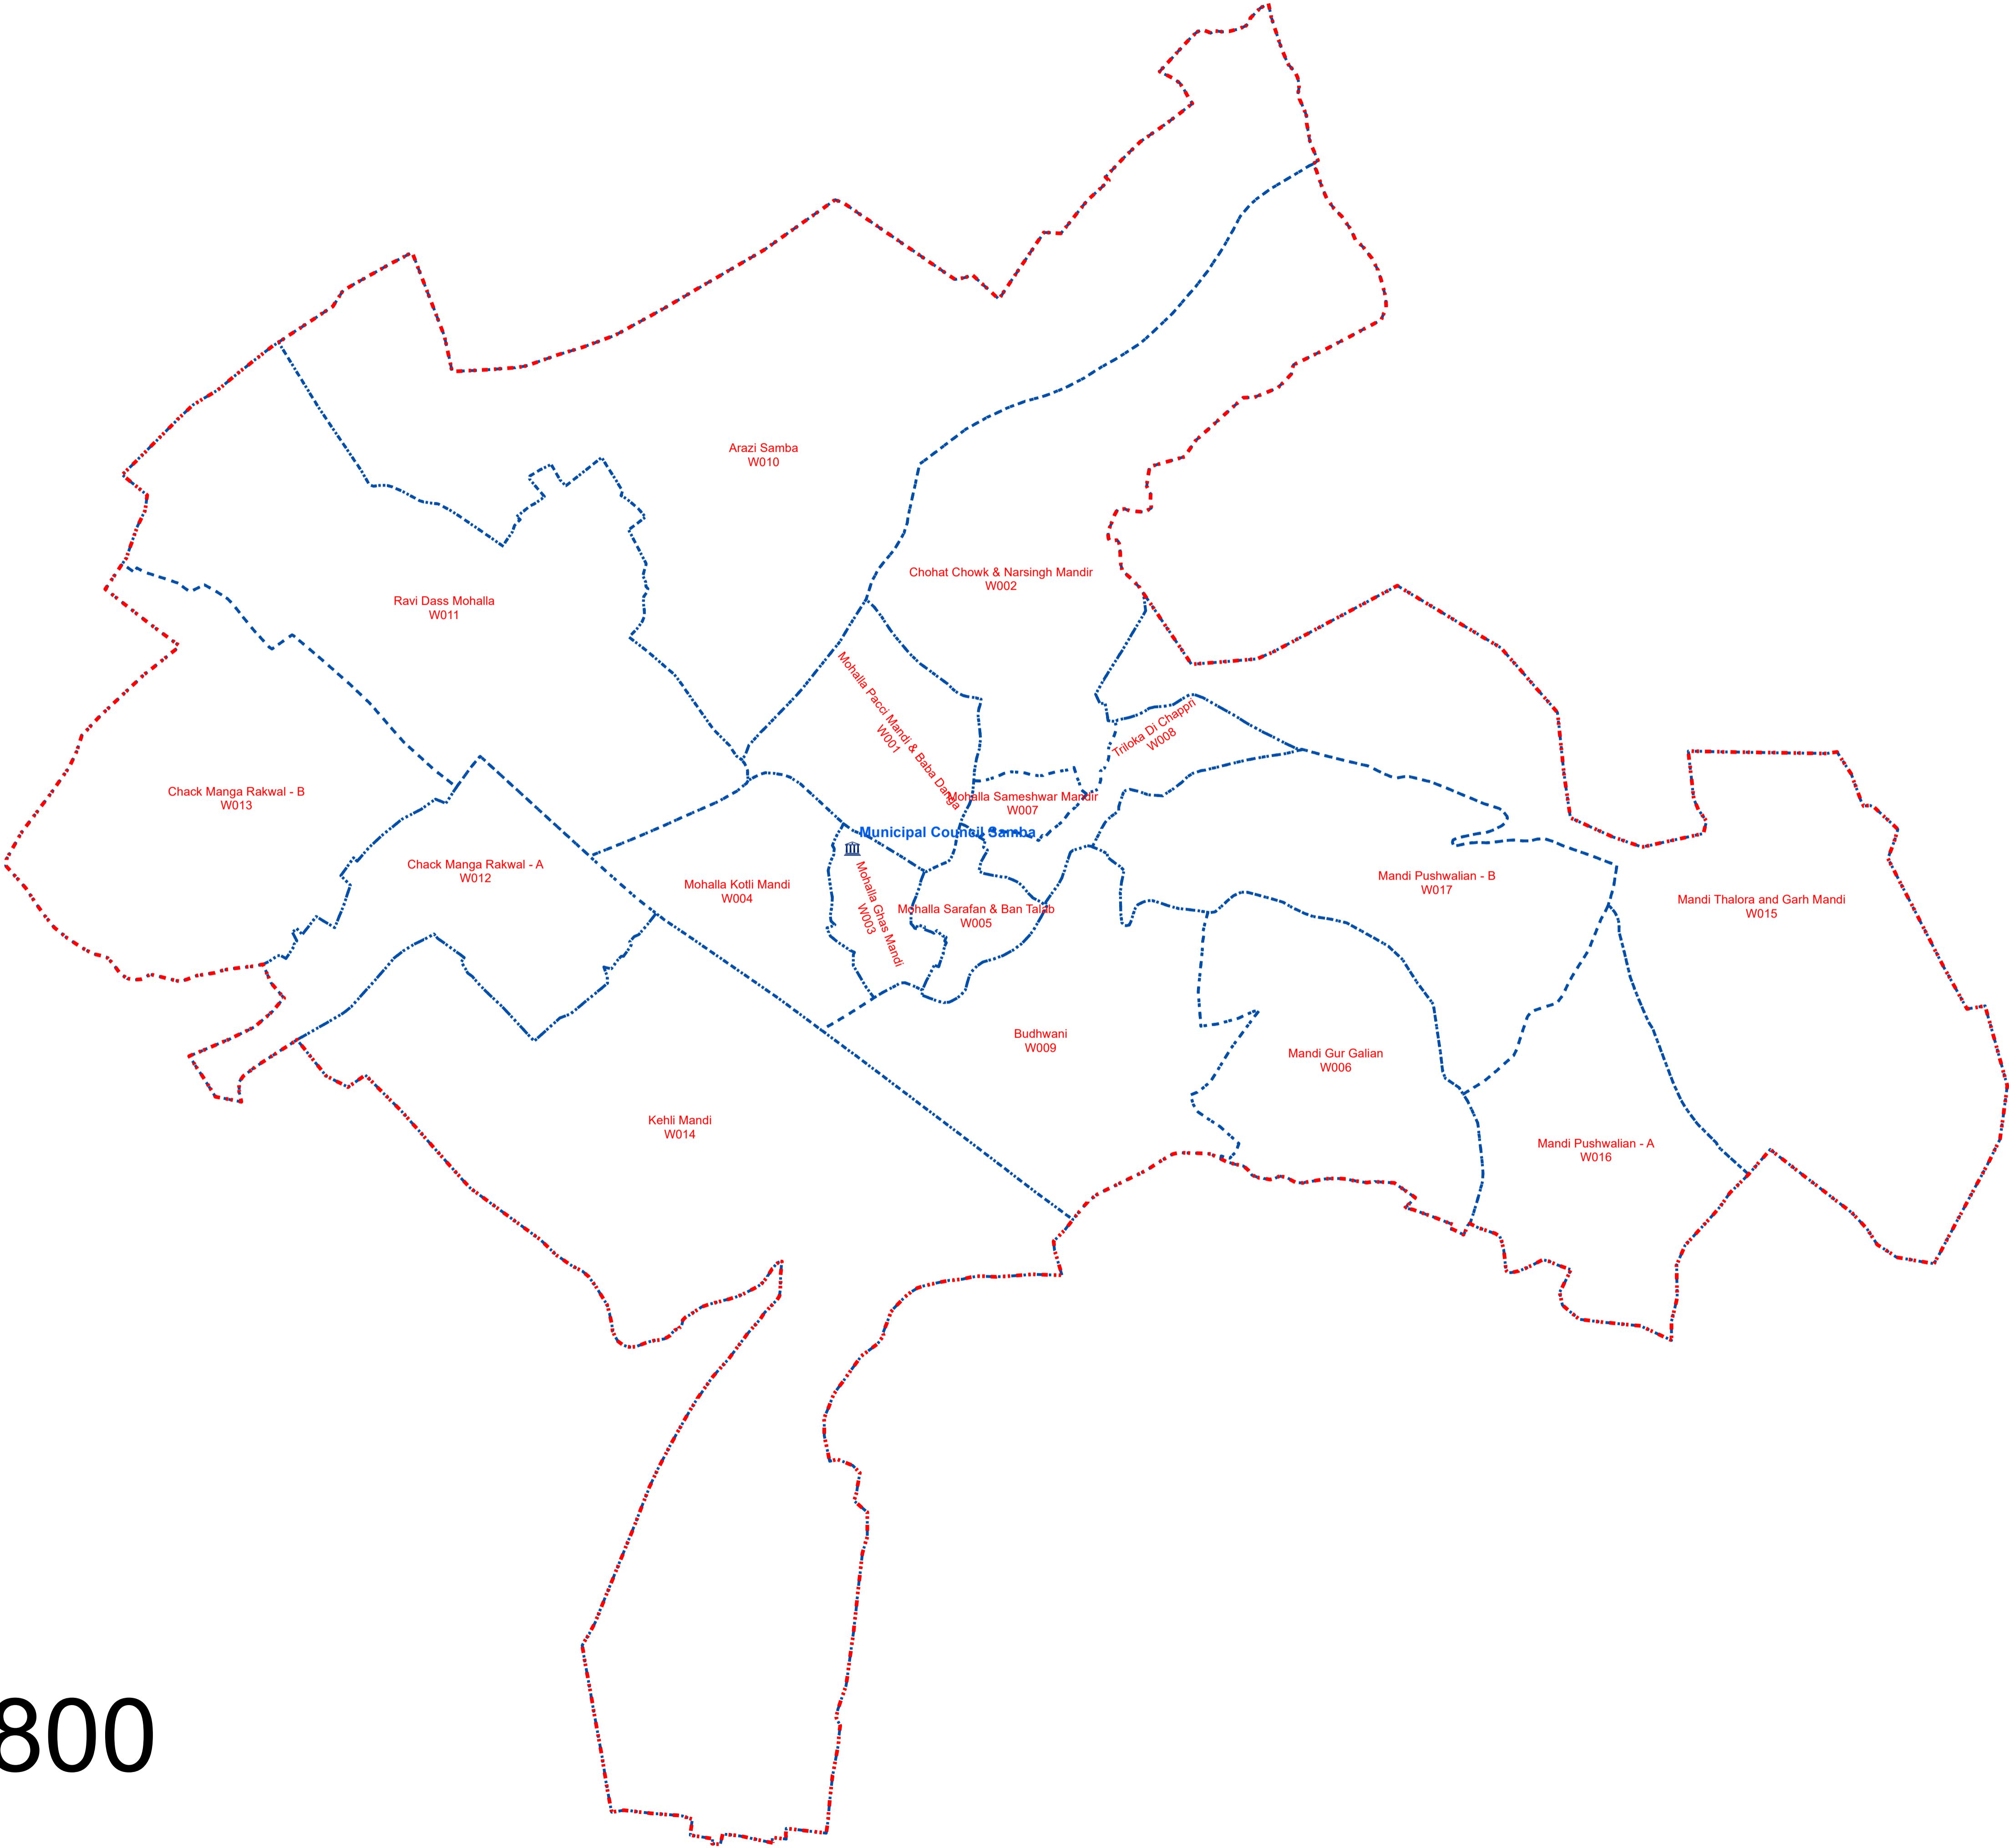

Municipal Boundary & Ward Boundary of SAMBA Town

1:6,800

Legend

-  Municipal Boundary
-  Ward Boundary
-  Municipal Office