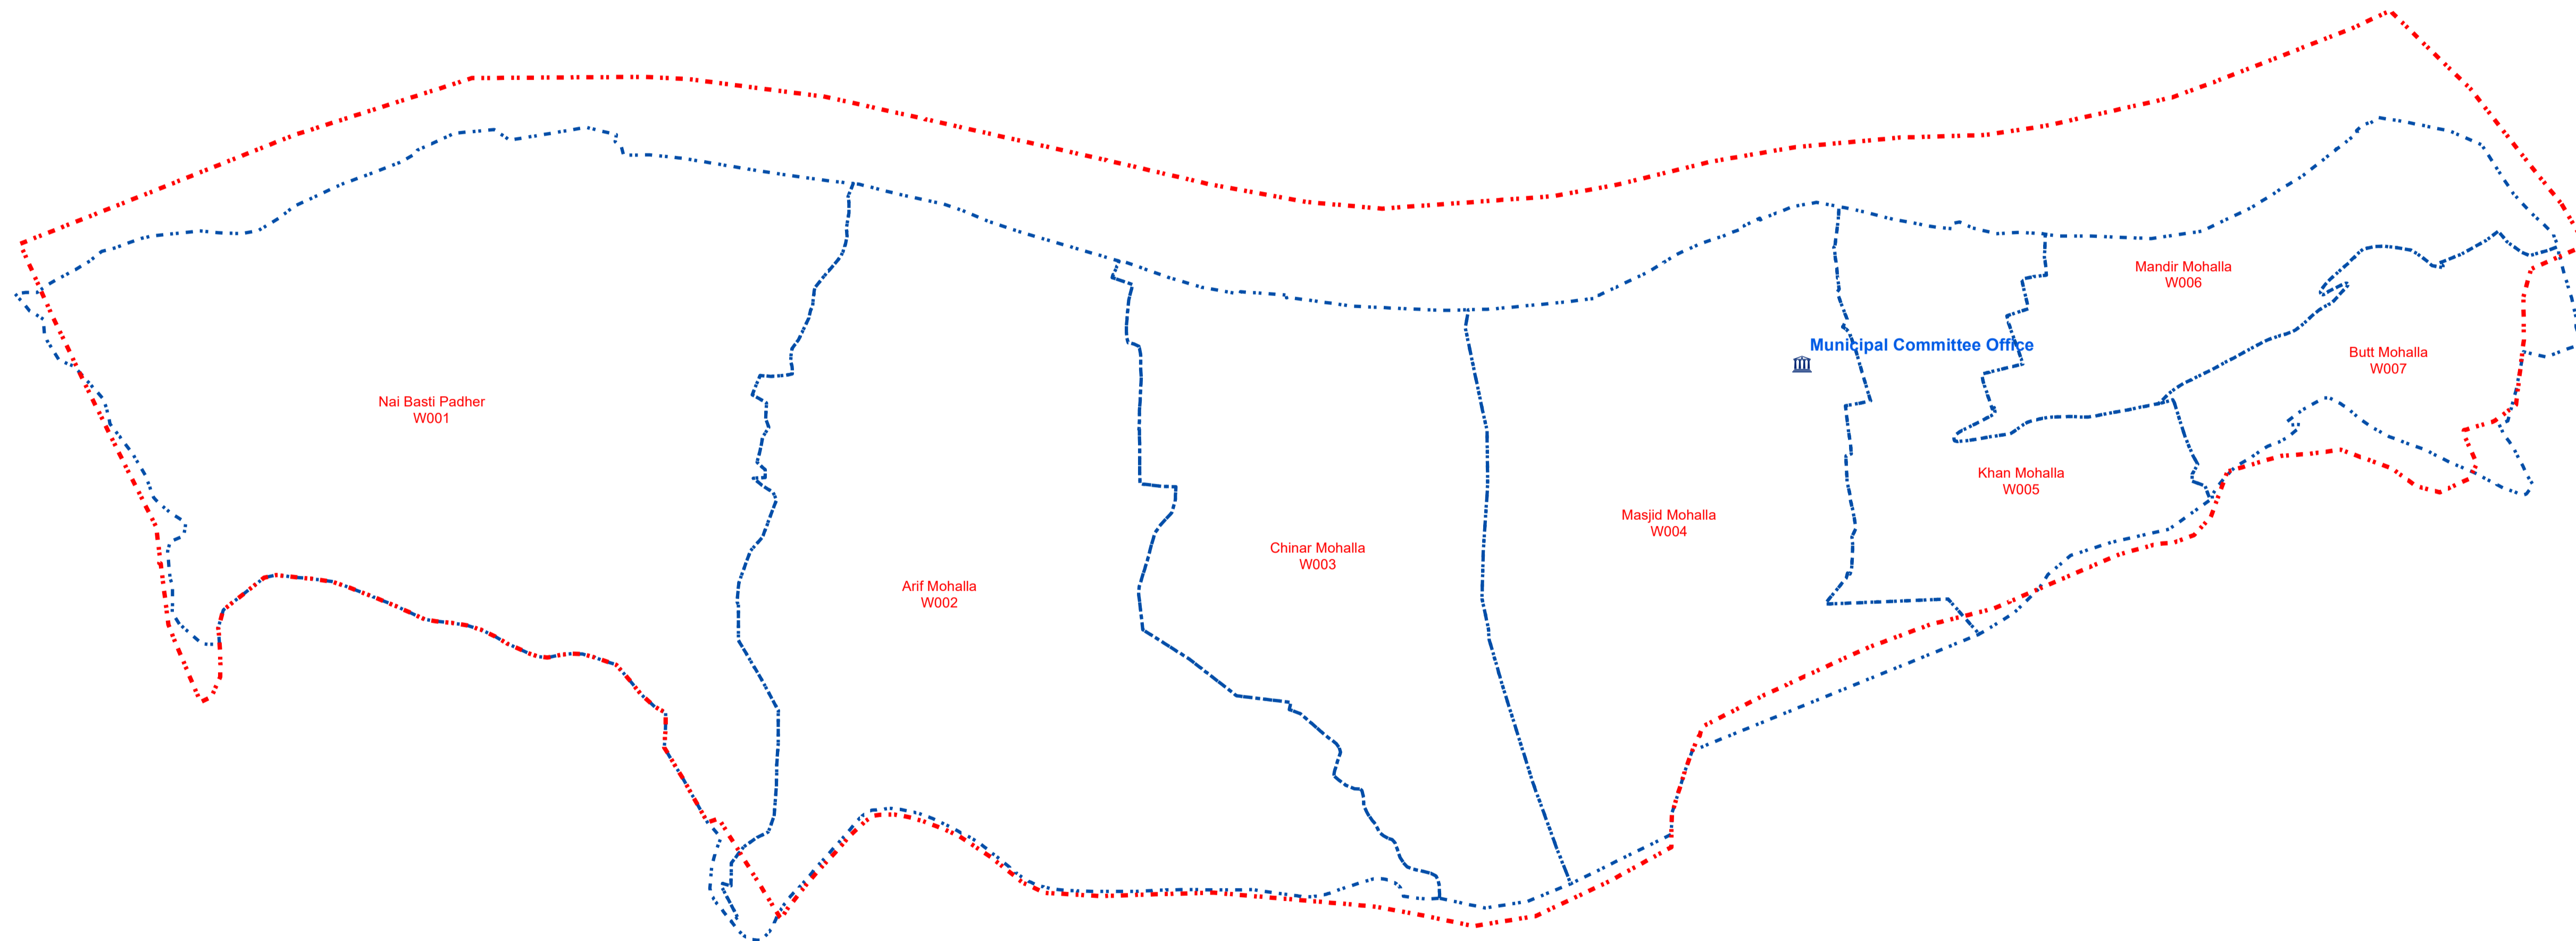

Municipal Boundary & Ward Boundary of THATHRI Town

Legend

-  Municipal Boundary
-  Ward Boundary
-  Municipal Office

1:2,300