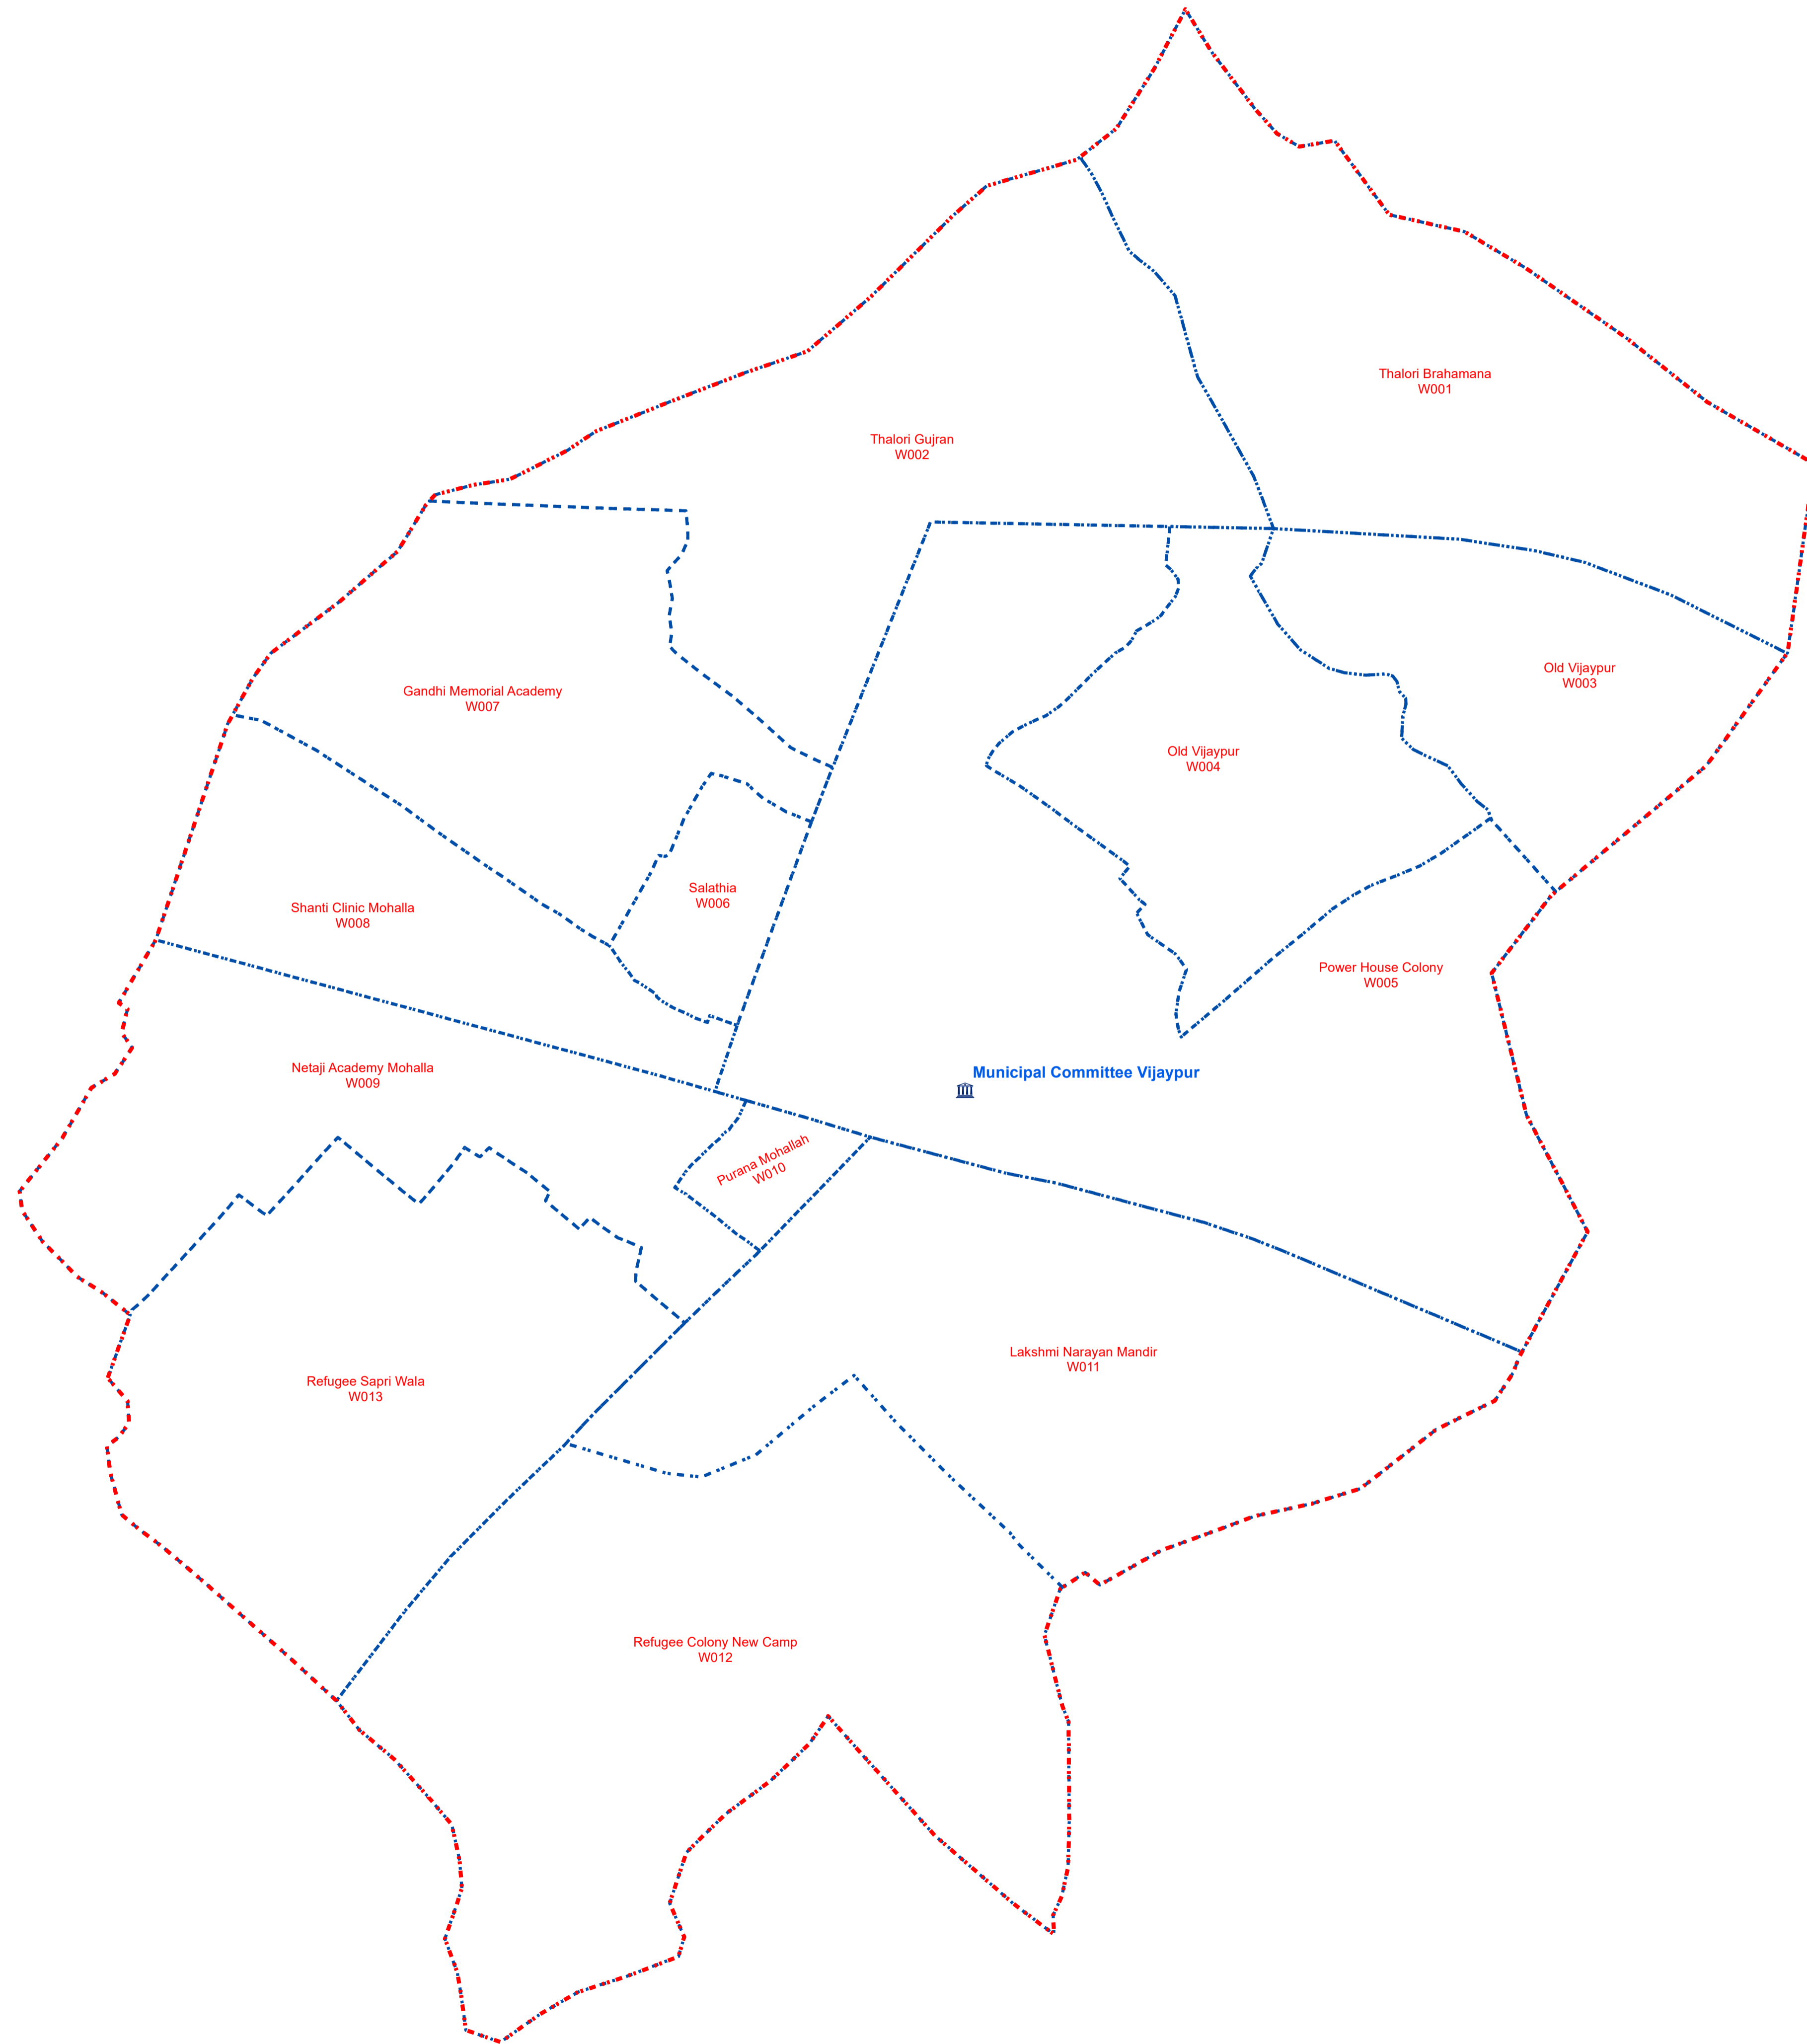

Municipal Boundary & Ward Boundary of VIJAYPUR Town

Legend

-  Municipal Boundary
-  Ward Boundary
-  Municipal Office

1:4,000